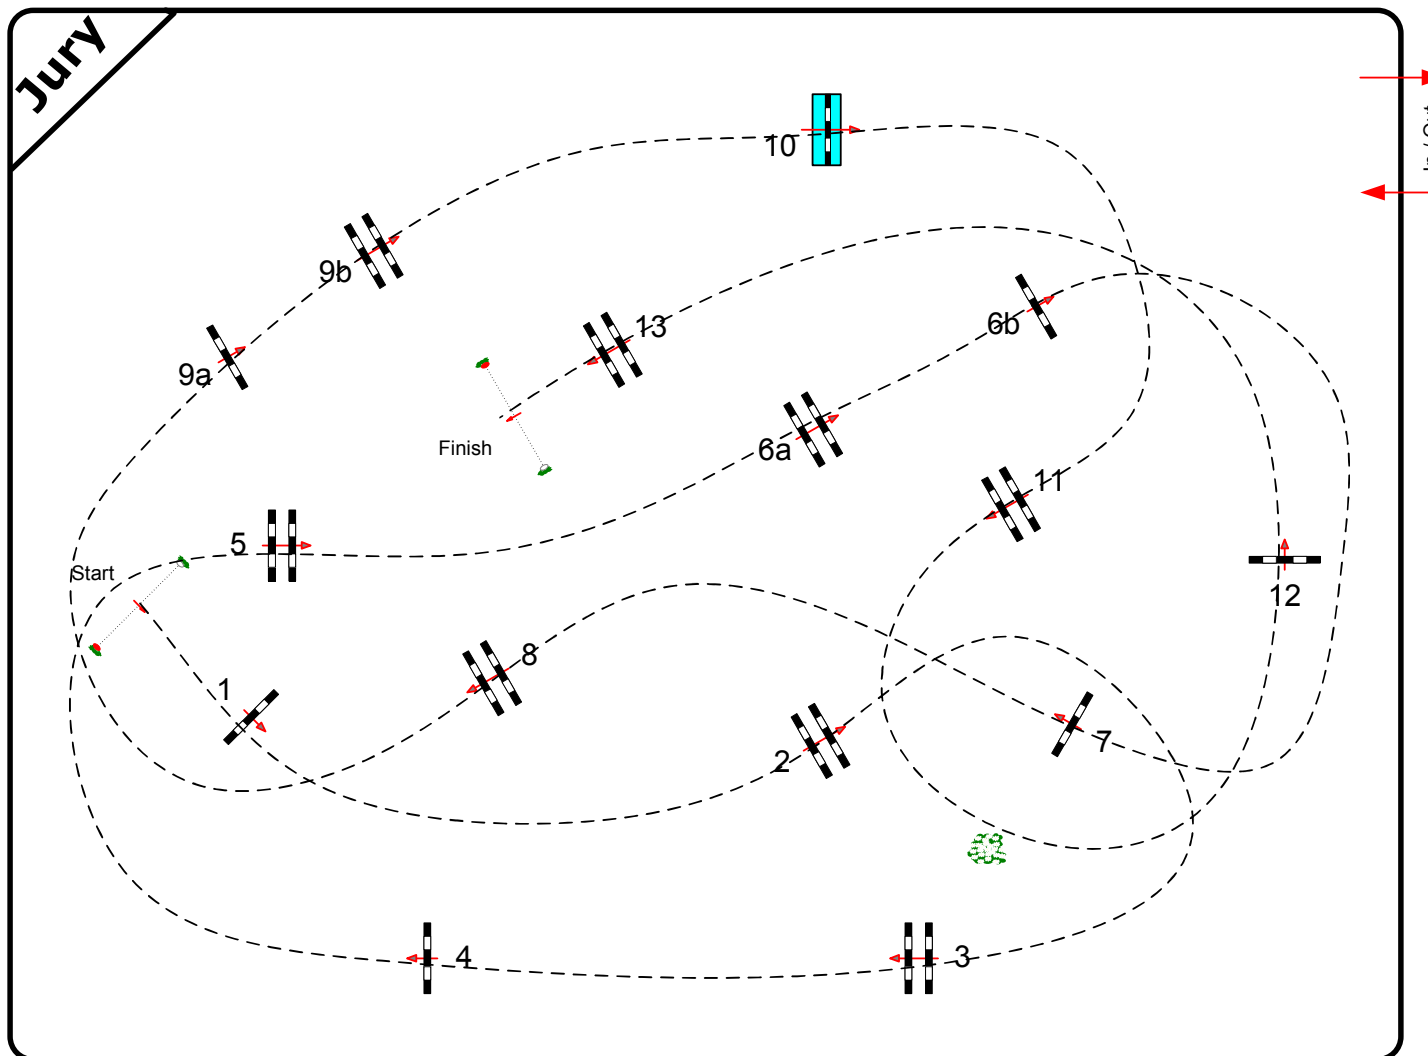

CSI2*/ CSI Amateurs

Gut Ising

08.09. - 13.09.2015

Class No.: 10

Young Horses

Competition against the clock

Mittwoch, 9. September 2015

Start: 10:00

Table: A
National RG:
FEI RG / Art. 238.2.1
Height: 1,30/1,35 m

Speed: 350 m/min
Length: 470 m
Time allowed: 81 sec
Time limit: 162 sec

Obstacles: 13
Efforts: 15
Penalty sec:
Closed combination:

1st Jump-off:
Length: 0 m
Time allowed: 0 sec
Time limit: 0 sec