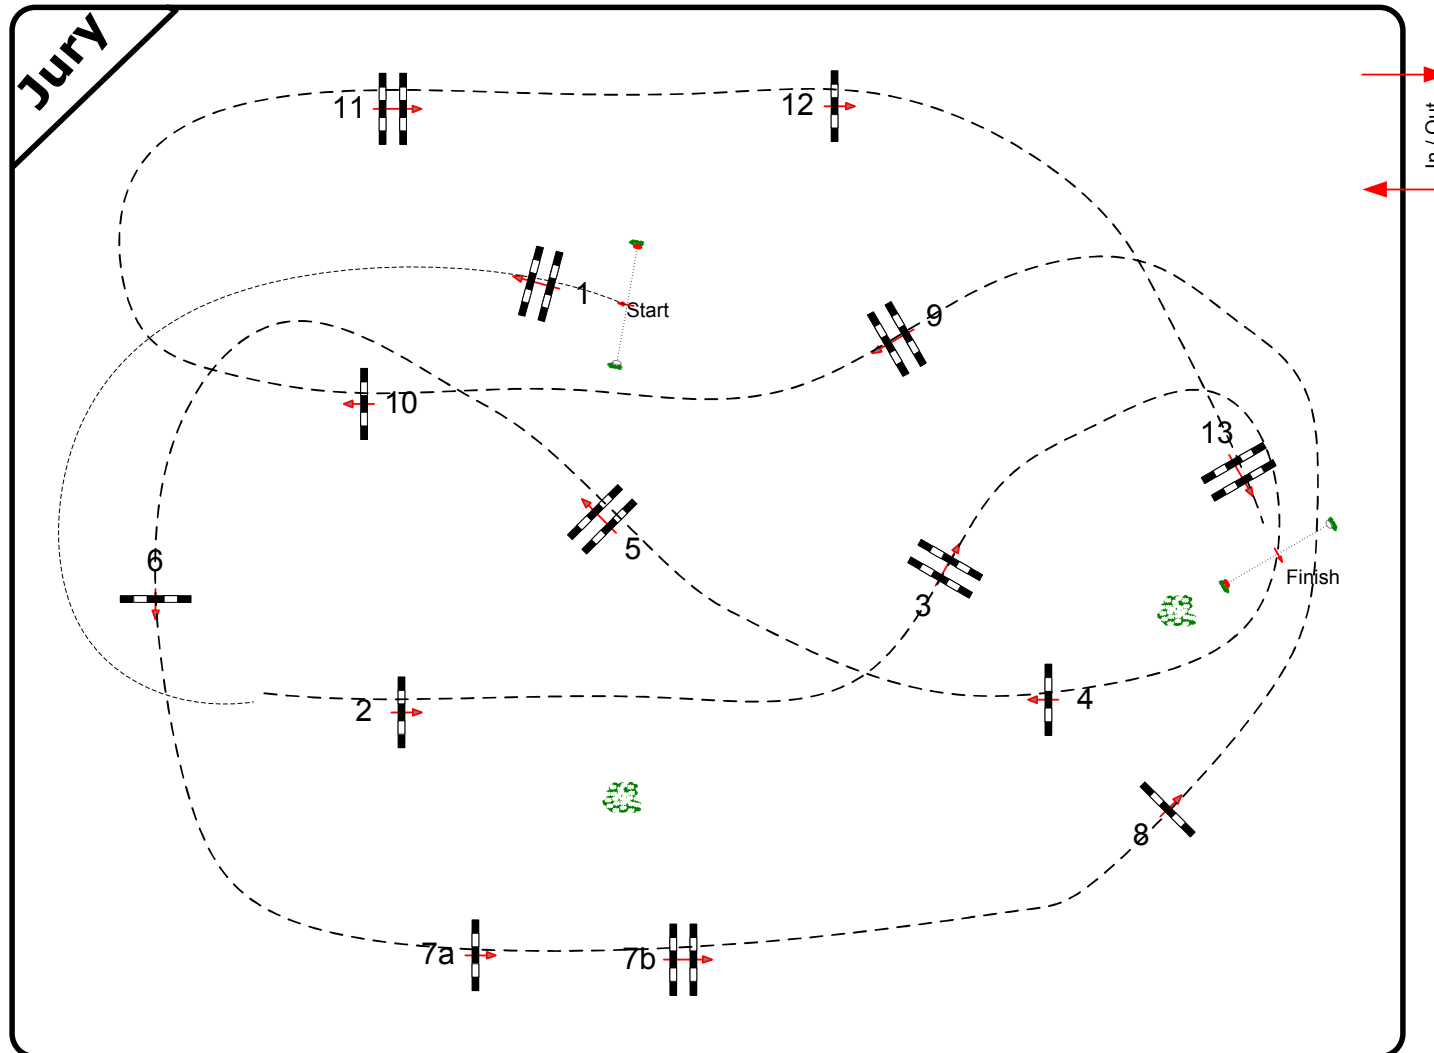

CSI2*/CSI U25 CSI Amateurs

Gut Ising 30.08. -02.09.2012

Class No.: 9

Young Horses

Competition against the clock

Dienstag, 8. September 2015

Start: 14:30

Table: A
 National RG:
 FEI RG / Art. 238.2.1
 Height: 1,25 / 1,30 m

Speed: 350 m/min
 Length: 460 m
 Time allowed: 79 sec
 Time limit: 158 sec

Obstacles: 13
 Efforts: 14

1st Jump-off:
 Length: 0 m
 Time allowed: 0 sec
 Time limit: 0 sec

*Course Designer
 Johann Sailer
 Josef Beilmaier*