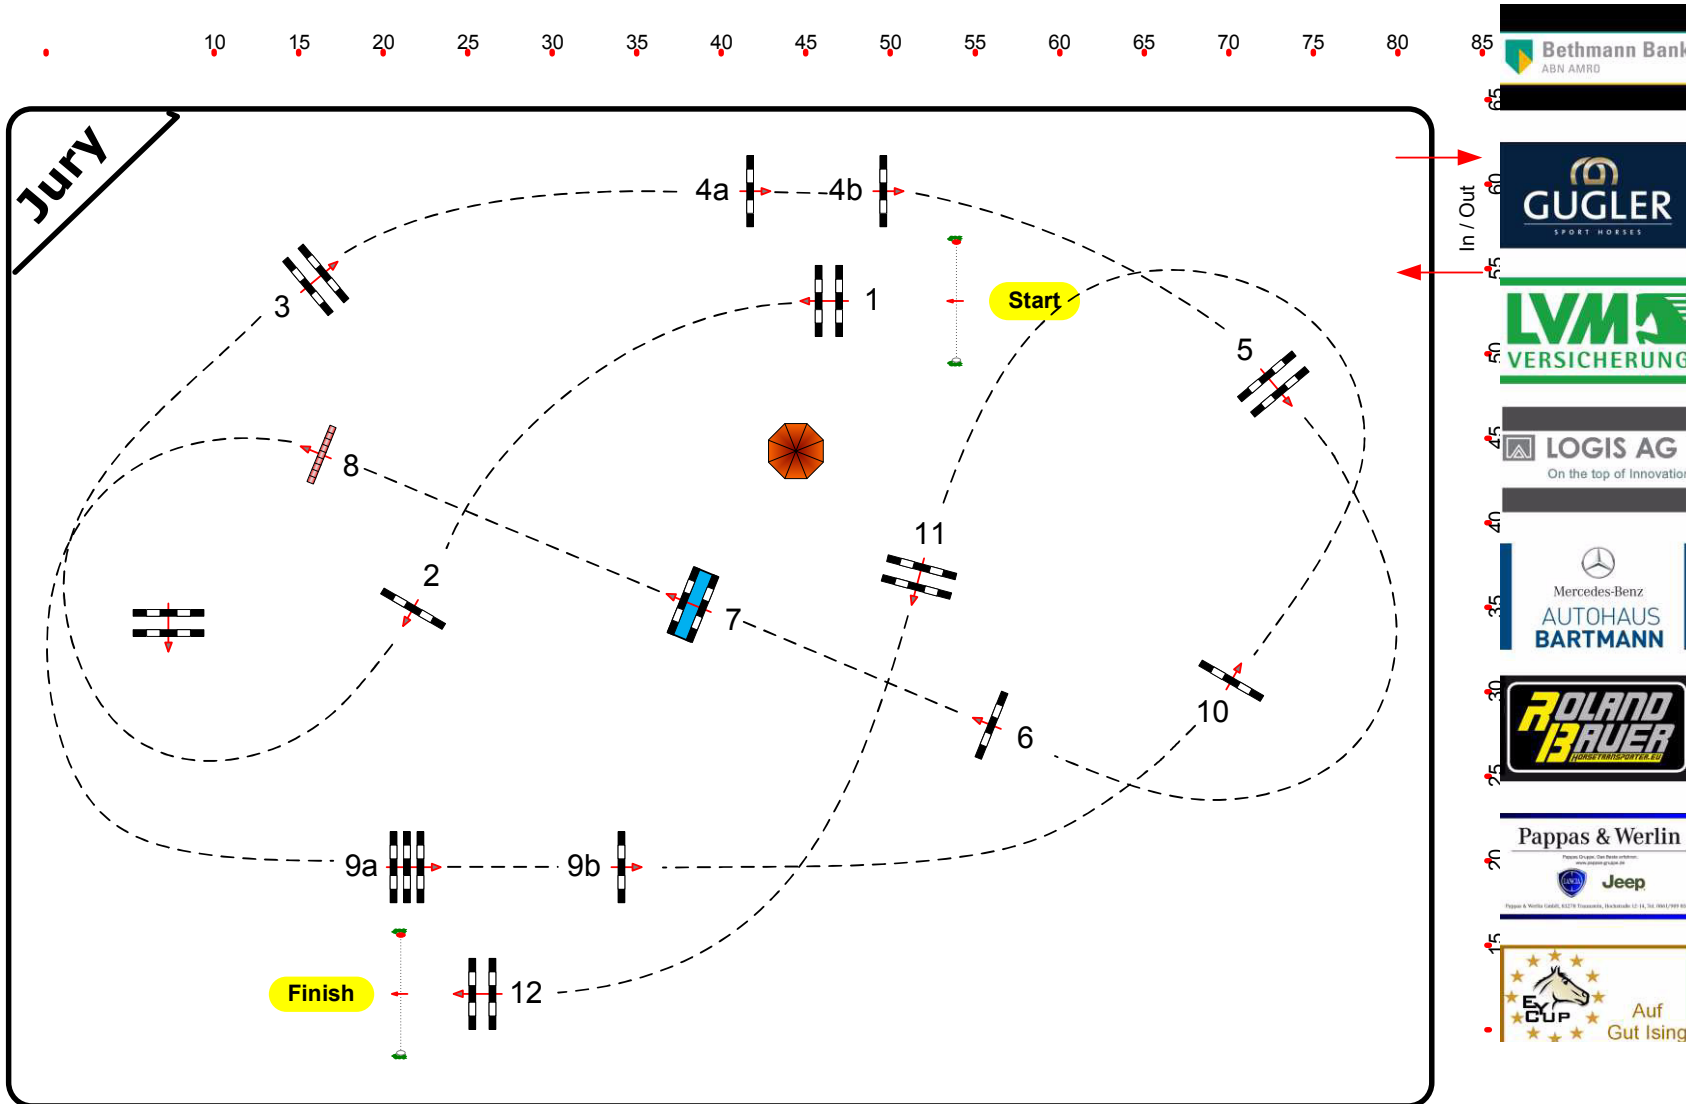

03

CSI2*/CSI U25 CSI Am. Gut Ising 3. - 6.Sept. 2015

Class No.: 03

Big Tour

Competition against the clock

Freitag, 4. September 2015

Start: 16:30

Table: A
National RG:
FEI RG / Art. 238.2.1
Height: 1,40 m

Speed: 375 m/min

Length: 450 m
Time allowed: 72 sec
Time limit: 144 sec

Obstacles: 12
Efforts: 14

Course Designer

Johann Sailer
Josef Beilmaier
Olaf Herrmann