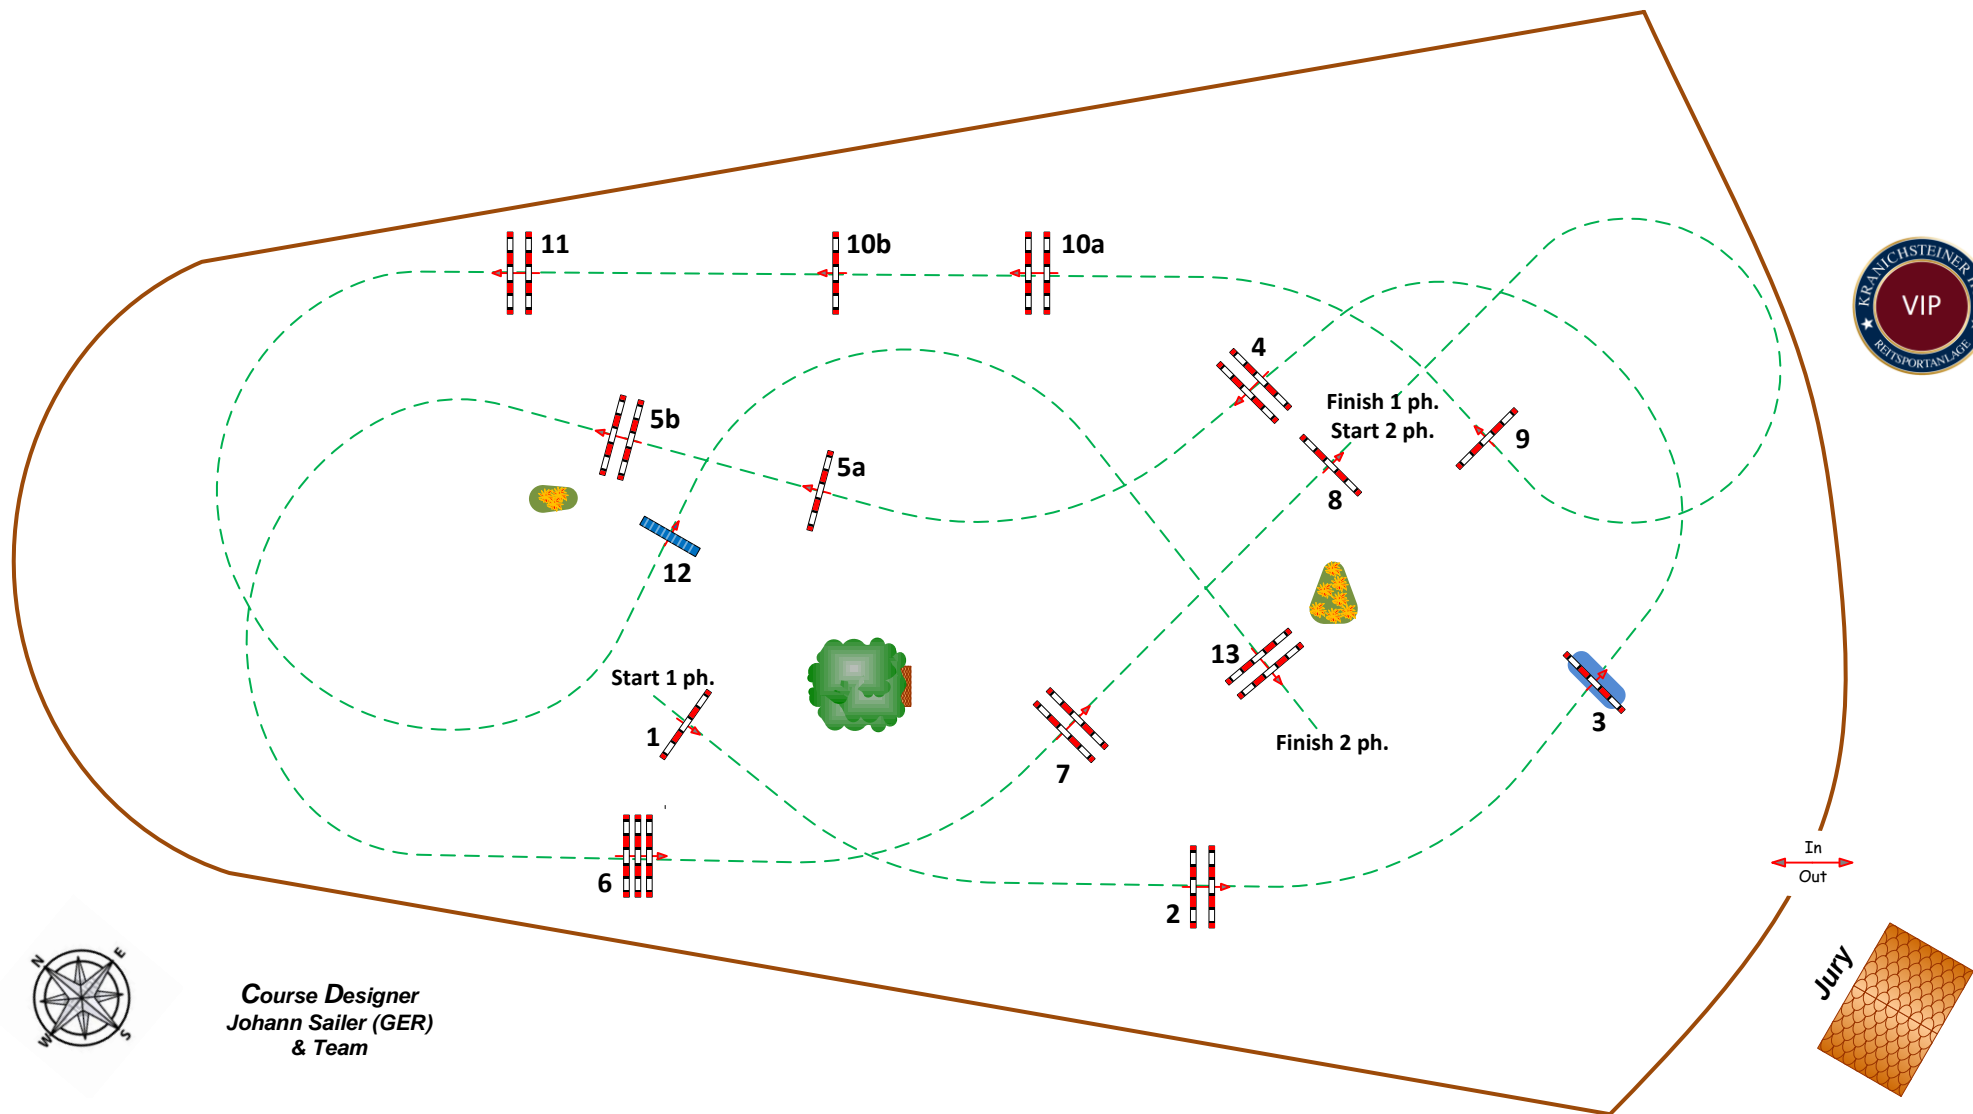

# International Summerfestival Kranichsteiner Hof CSI2\* 2015

18

Final Kranichsteiner Hof Large Tour

Competition in Two-Phases

Sunday 23 August 2015

Time 10:00

Table: A  
National RG:  
FEI RG / Art. 274.5.3  
Height: 1,40 m

Speed: 350 m/min  
Length: 270 m  
Time allowed: 47 sec  
Time limit: 94 sec

Obstacles: 8  
Efforts: 9  
Penalty sec:  
Closed combination:

2nd Phase: 9-13  
Length: 230 m  
Time allowed: 40 sec  
Time limit: 80 sec

Course Designer  
Johann Sailer (GER)  
& Team