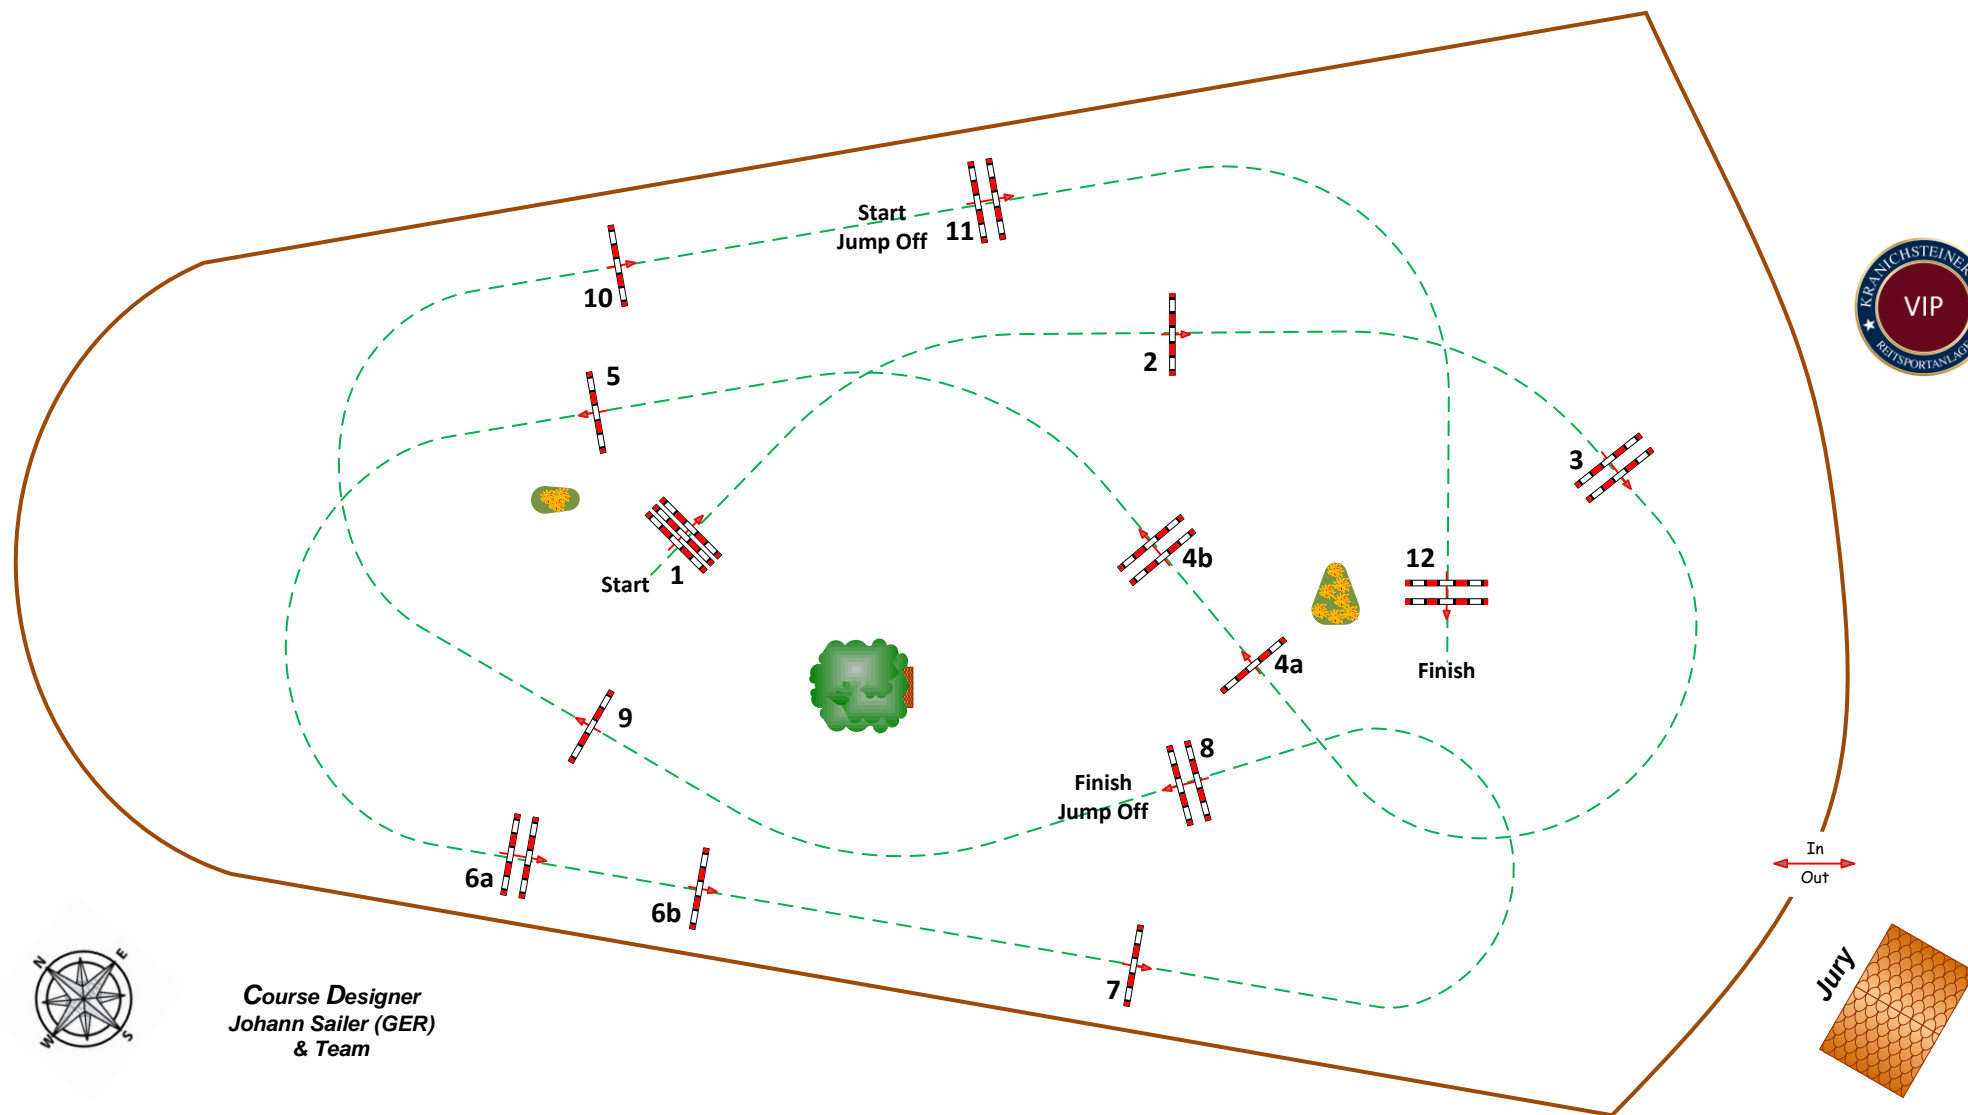

# International Summerfestival Kranichsteiner Hof CSI2\* 2015

15

Kranichsteiner Hof Medium Tour

Competition with Jump-Off

Saturday 22 August 2015

Time 13:30

Table: A  
National RG:  
FEI RG / Art. 238.2.2  
Height: 1,30 m

Speed: 350 m/min  
Length: 450 m  
Time allowed: 78 sec  
Time limit: 156 sec

Obstacles: 12  
Efforts: 14  
Penalty sec:  
Closed combination:

1st Jump-off: 11-3-4a-4b-5-1-2-8  
Length: 320 m  
Time allowed: 55 sec  
Time limit: 110 sec

Course Designer  
Johann Sailer (GER)  
& Team