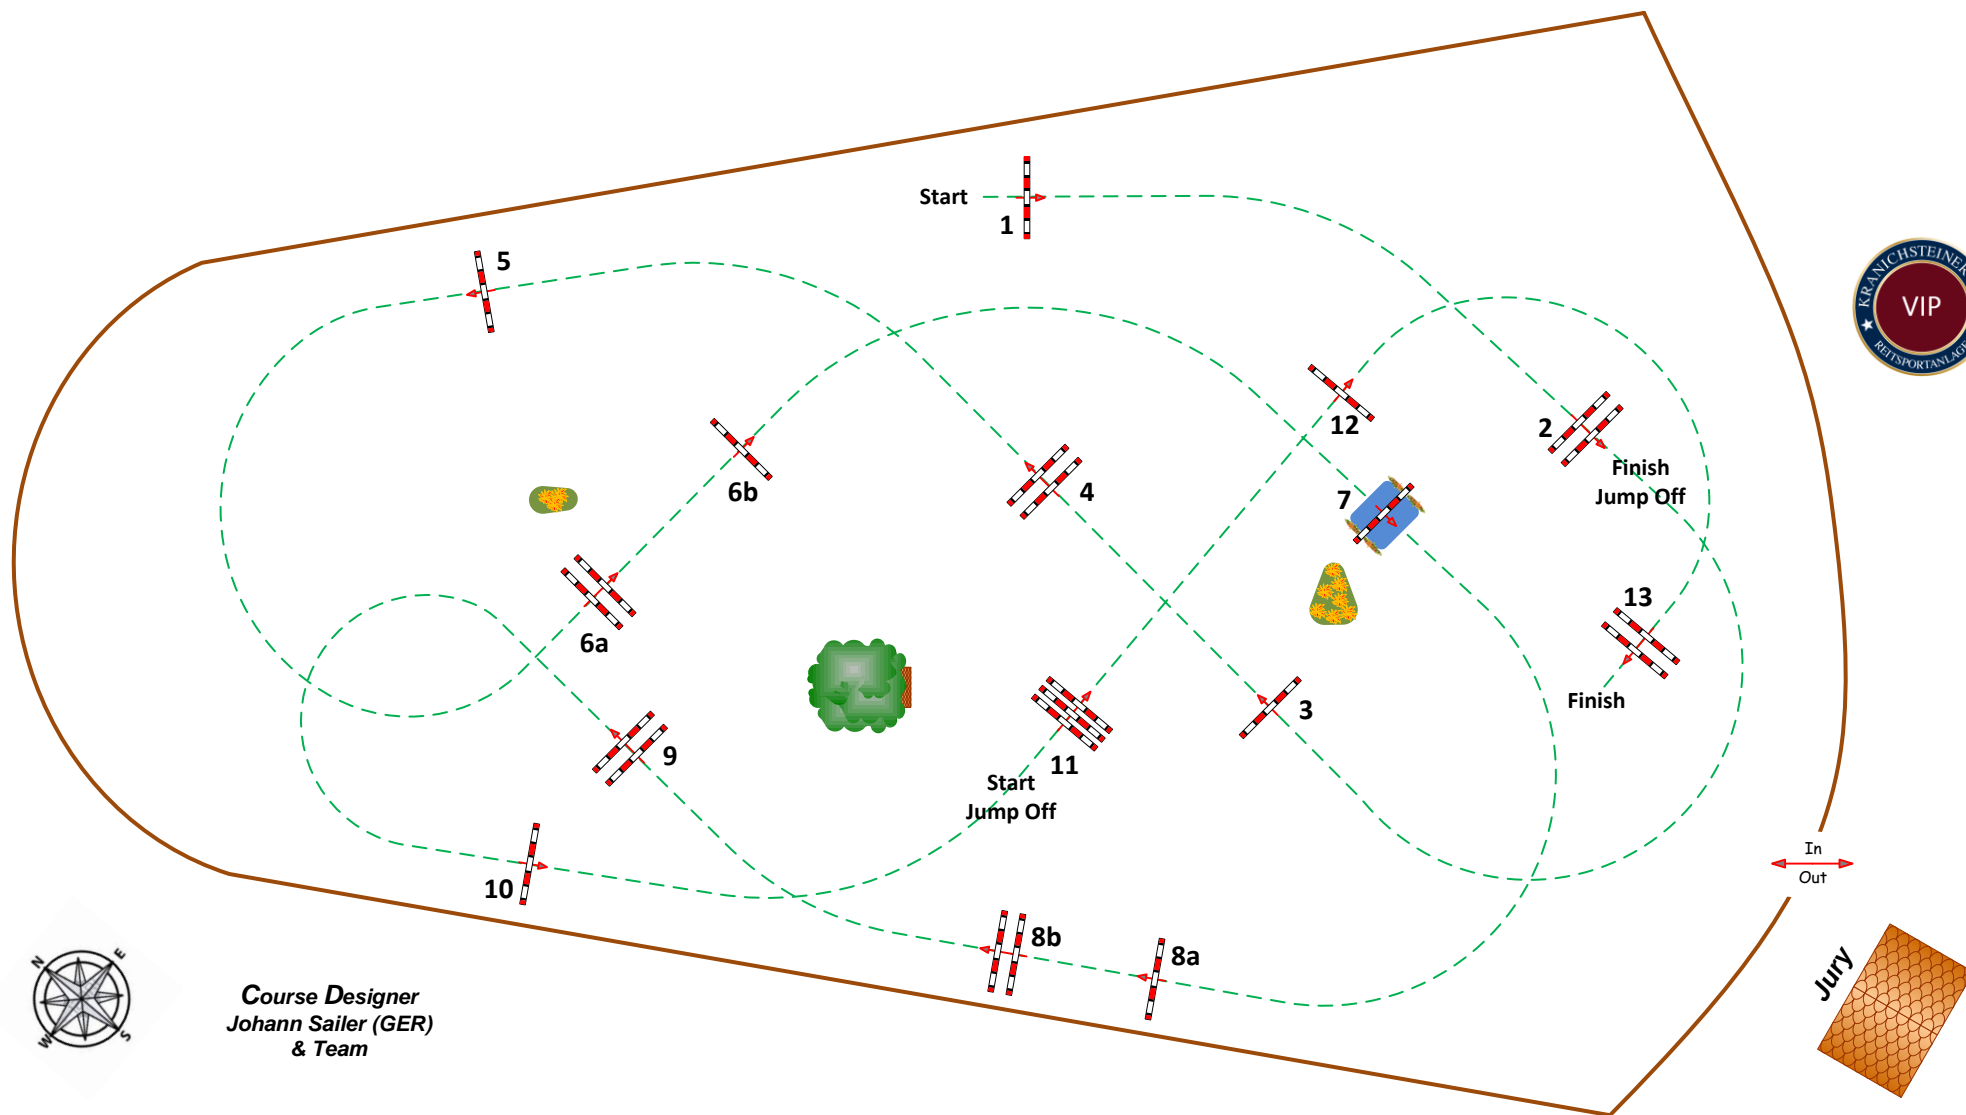

International Summerfestival Kranichsteiner Hof CSI2* 2015

9

Final Silver Tour

Competition with Jump-Off

Saturday 22 August 2015

Time 17:30

Table: A
National RG:
FEI RG / Art. 238.2.2
Height: 1,40 m

Speed: 350 m/min
Length: 490 m
Time allowed: 84 sec
Time limit: 168 sec

Obstacles: 13
Efforts: 15
Penalty sec:
Closed combination:

1st Jump-off: 11-12-13-4-5-6a-6b-2
Length: 300 m
Time allowed: 52 sec
Time limit: 104 sec

Course Designer
Johann Sailer (GER)
& Team