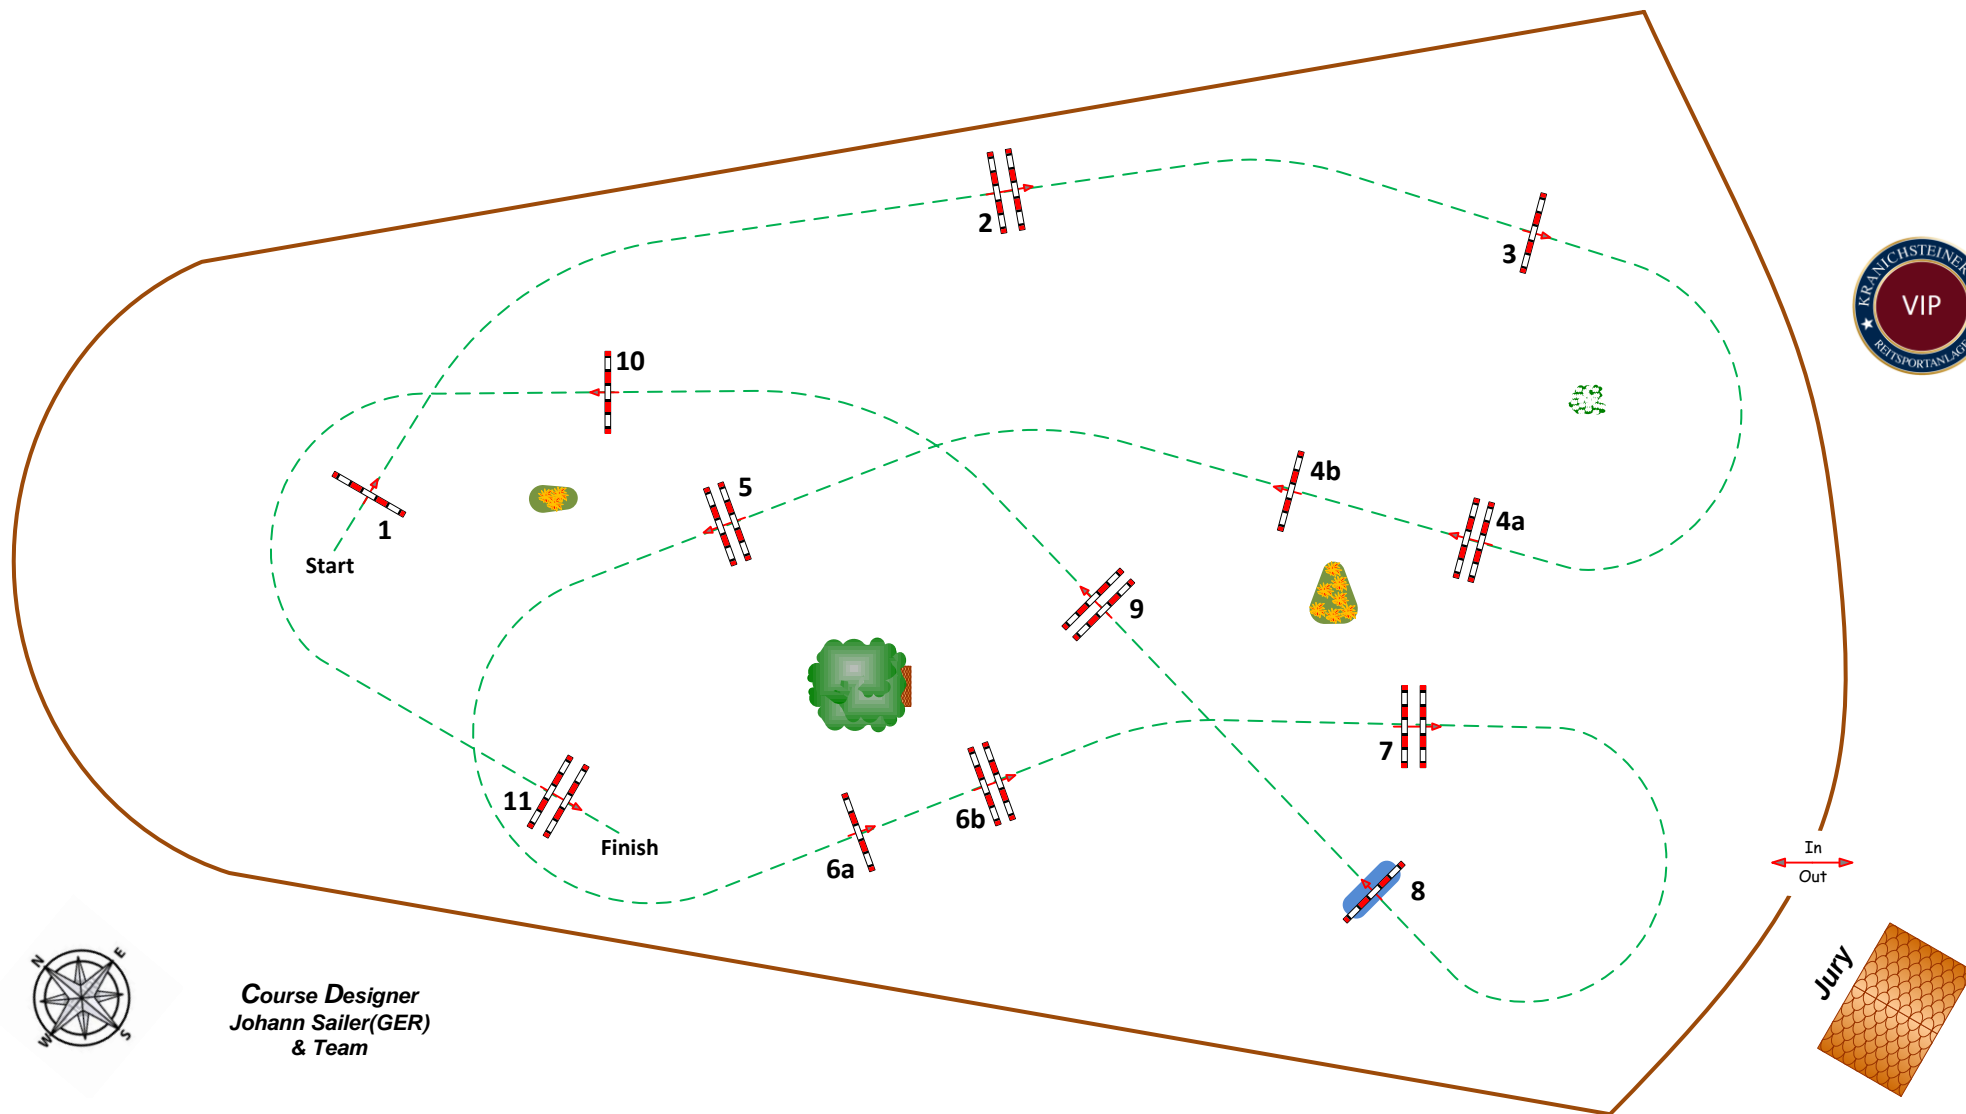

Darmstadt Kranichstein CSI 2015

4

Youngster Tour 7 y.

Competition against the clock

Wednesday 19 August 2015

Time 14:30

Table: A
National RG:
FEI RG / Art. 238.2.1
Height: 1,35 m

Speed: 350 m/min
Length: 400 m
Time allowed: 69 sec
Time limit: 138 sec

Obstacles: 11
Efforts: 13
Penalty sec:
Closed combination:

1st Jump-off:
Length: 0 m
Time allowed: 0 sec
Time limit: 0 sec

Course Designer
Johann Sailer(GER)
& Team