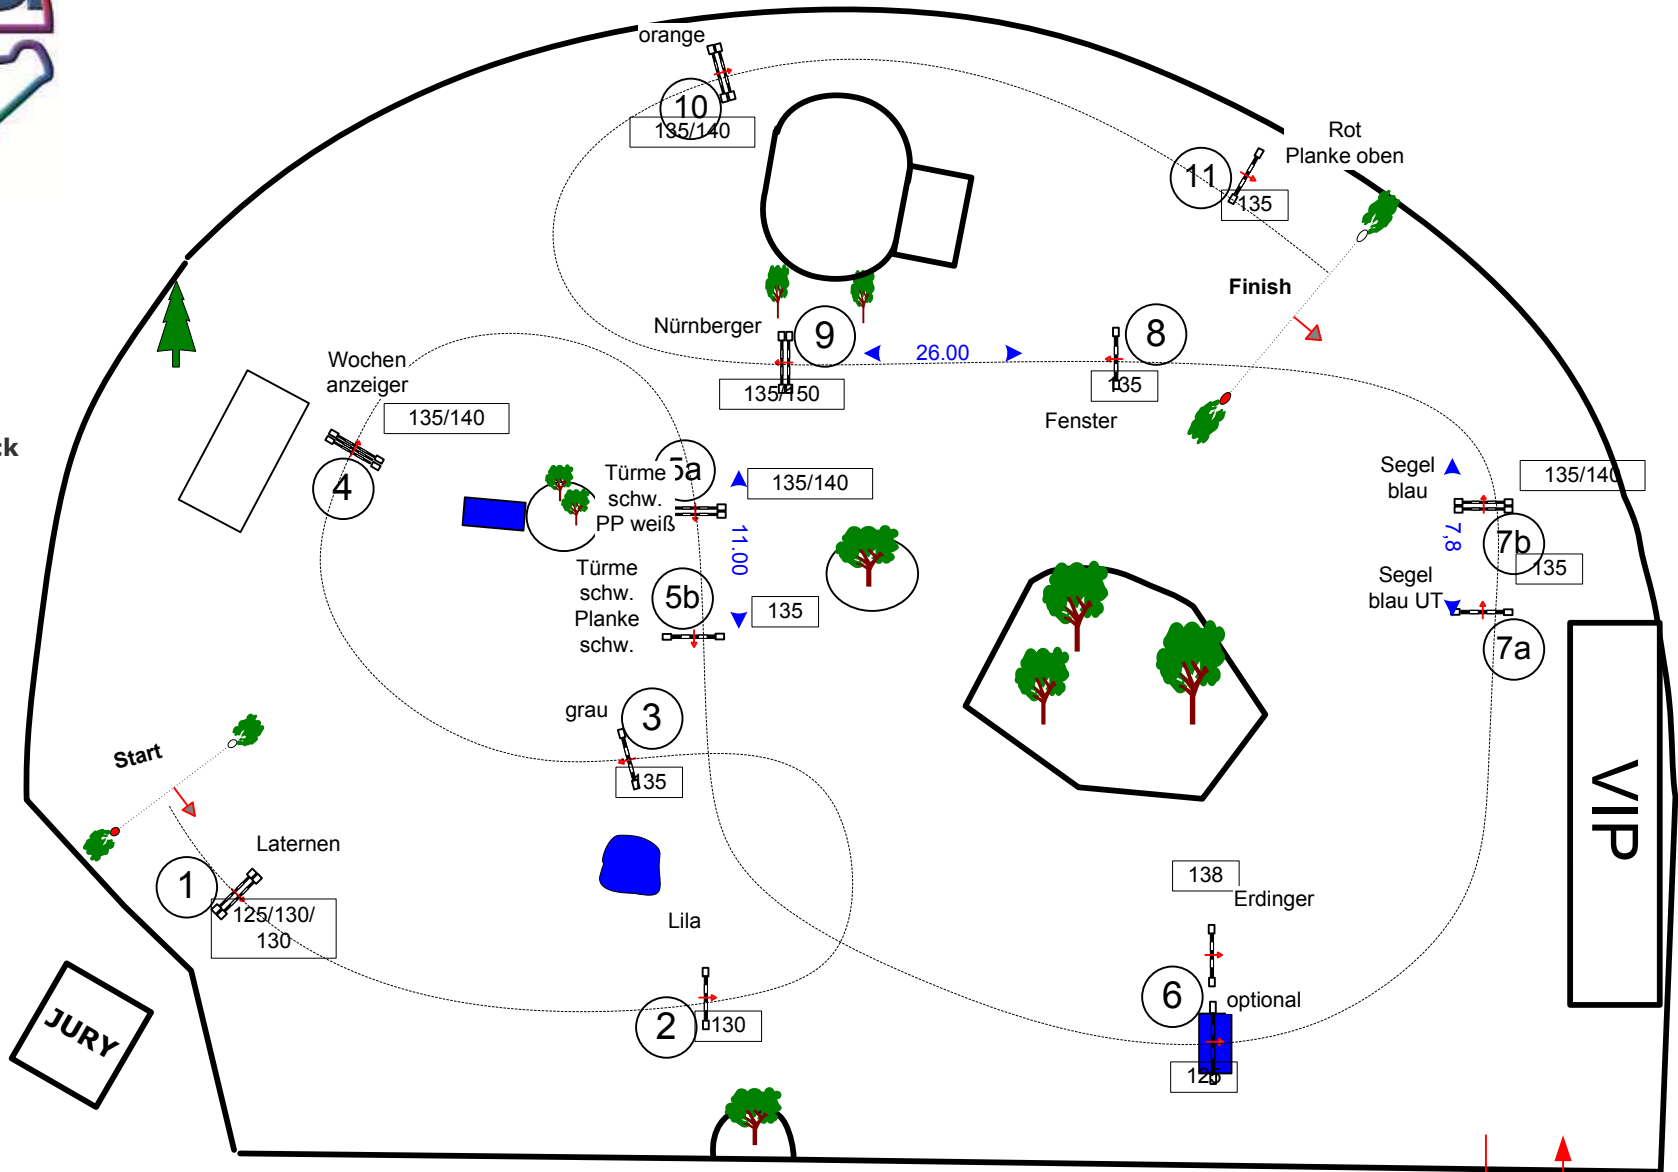

# CSI\*\*\* München 2015

Class No.: 11

Preis der Eternit AG

Competition against the clock

Donnerstag, 14. Mai 2015

Start: 15:30

- Werner Deeg (GER)
- Josef Maier (GER)
- Johann Sailer (GER)
- 

&  
Team

Table: A  
National RG:  
FEI RG / Art. 238.2.1  
Height: 1,35/1,40 m

Speed: 350 m/min  
Length: 460 m  
Time allowed: 79 sec  
Time limit: 158 sec

Obstacles: 11  
Efforts: 13  
Penalty sec:  
Closed combination:

1st Jump-off:  
Length: 0 m  
Time allowed: 0 sec  
Time limit: 0 sec