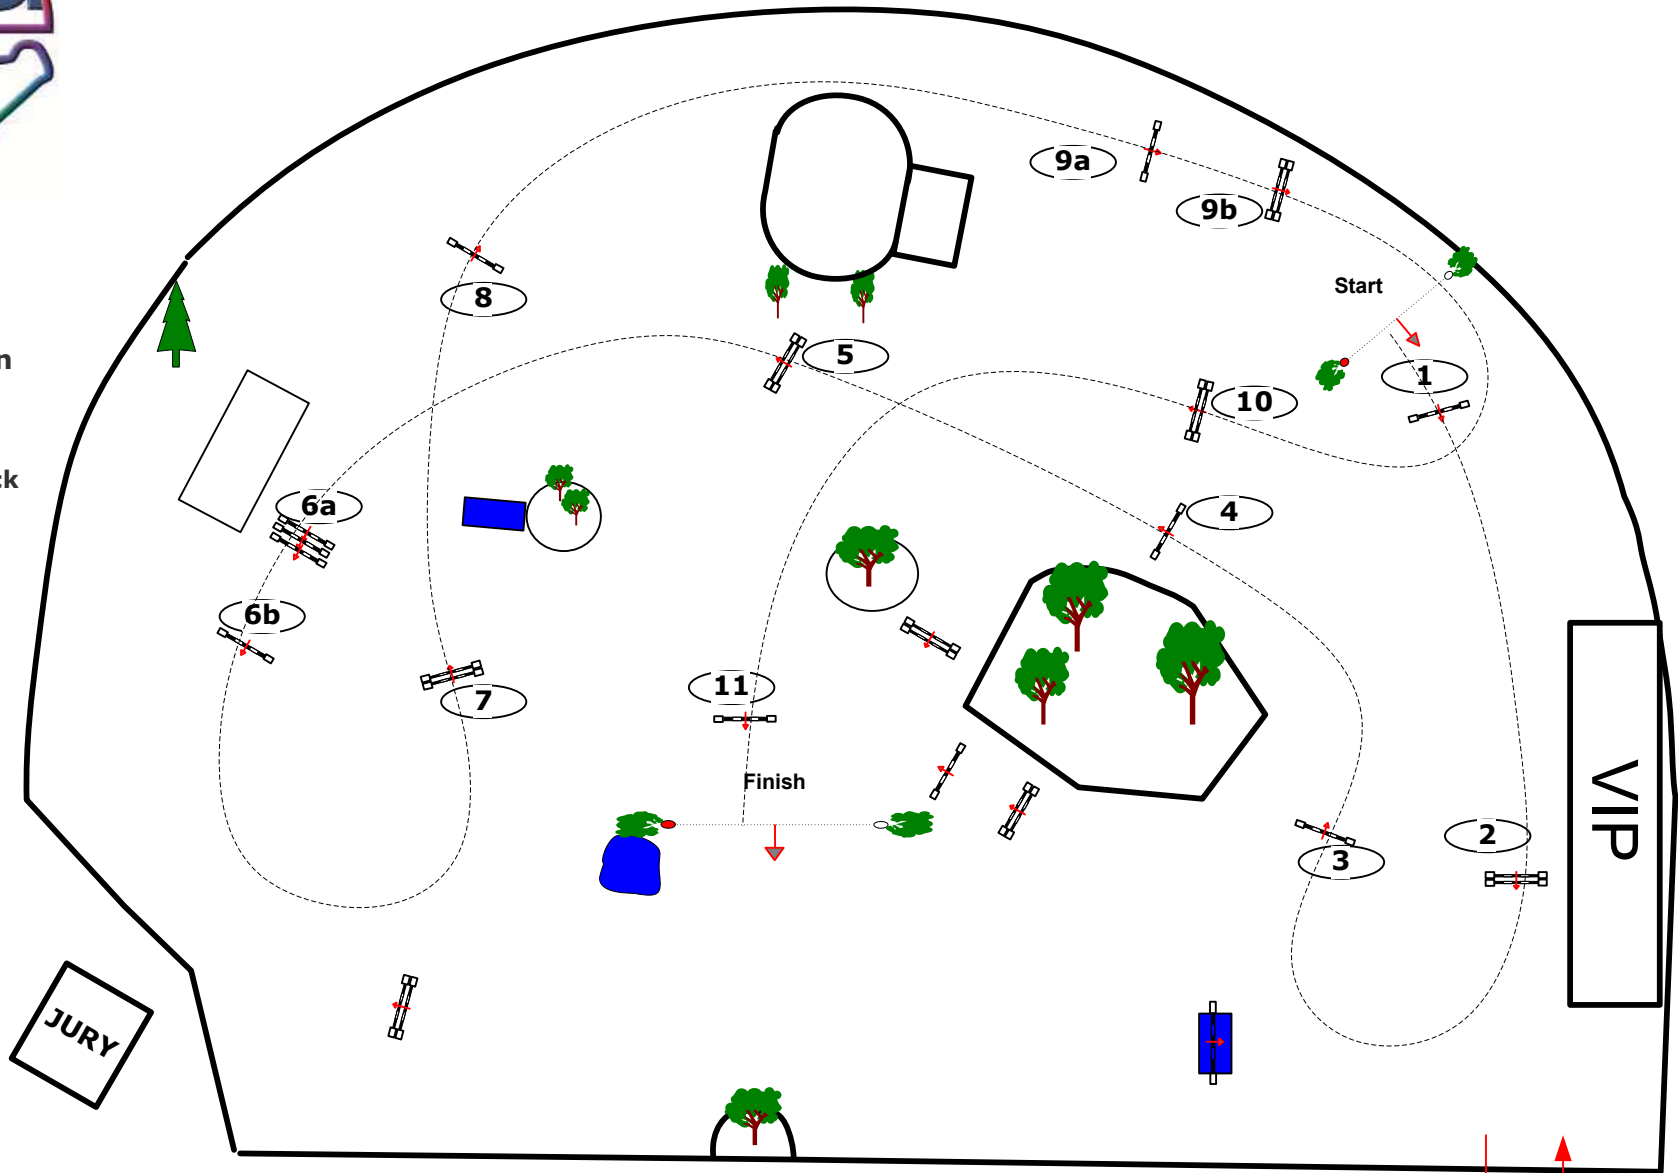

CSI*** München 2015

Class No.: 5

Dr. Alexander Didczuhn
Gedächtnis Preis

Competition against the clock

Donnerstag, 14. Mai 2015

Start: 8:00

- Werner Deeg (GER)
- Josef Maier (GER)
- Johann Sailer (GER)
-

&
Team

Table: A
National RG:
FEI RG / Art. 238.2.1
Height: 1,40 m

Speed: 350 m/min
Length: 450 m
Time allowed: 78 sec
Time limit: 156 sec

Obstacles: 11
Efforts: 13
Penalty sec:
Closed combination:

1st Jump-off:
Length: 0 m
Time allowed: 0 sec
Time limit: 0 sec