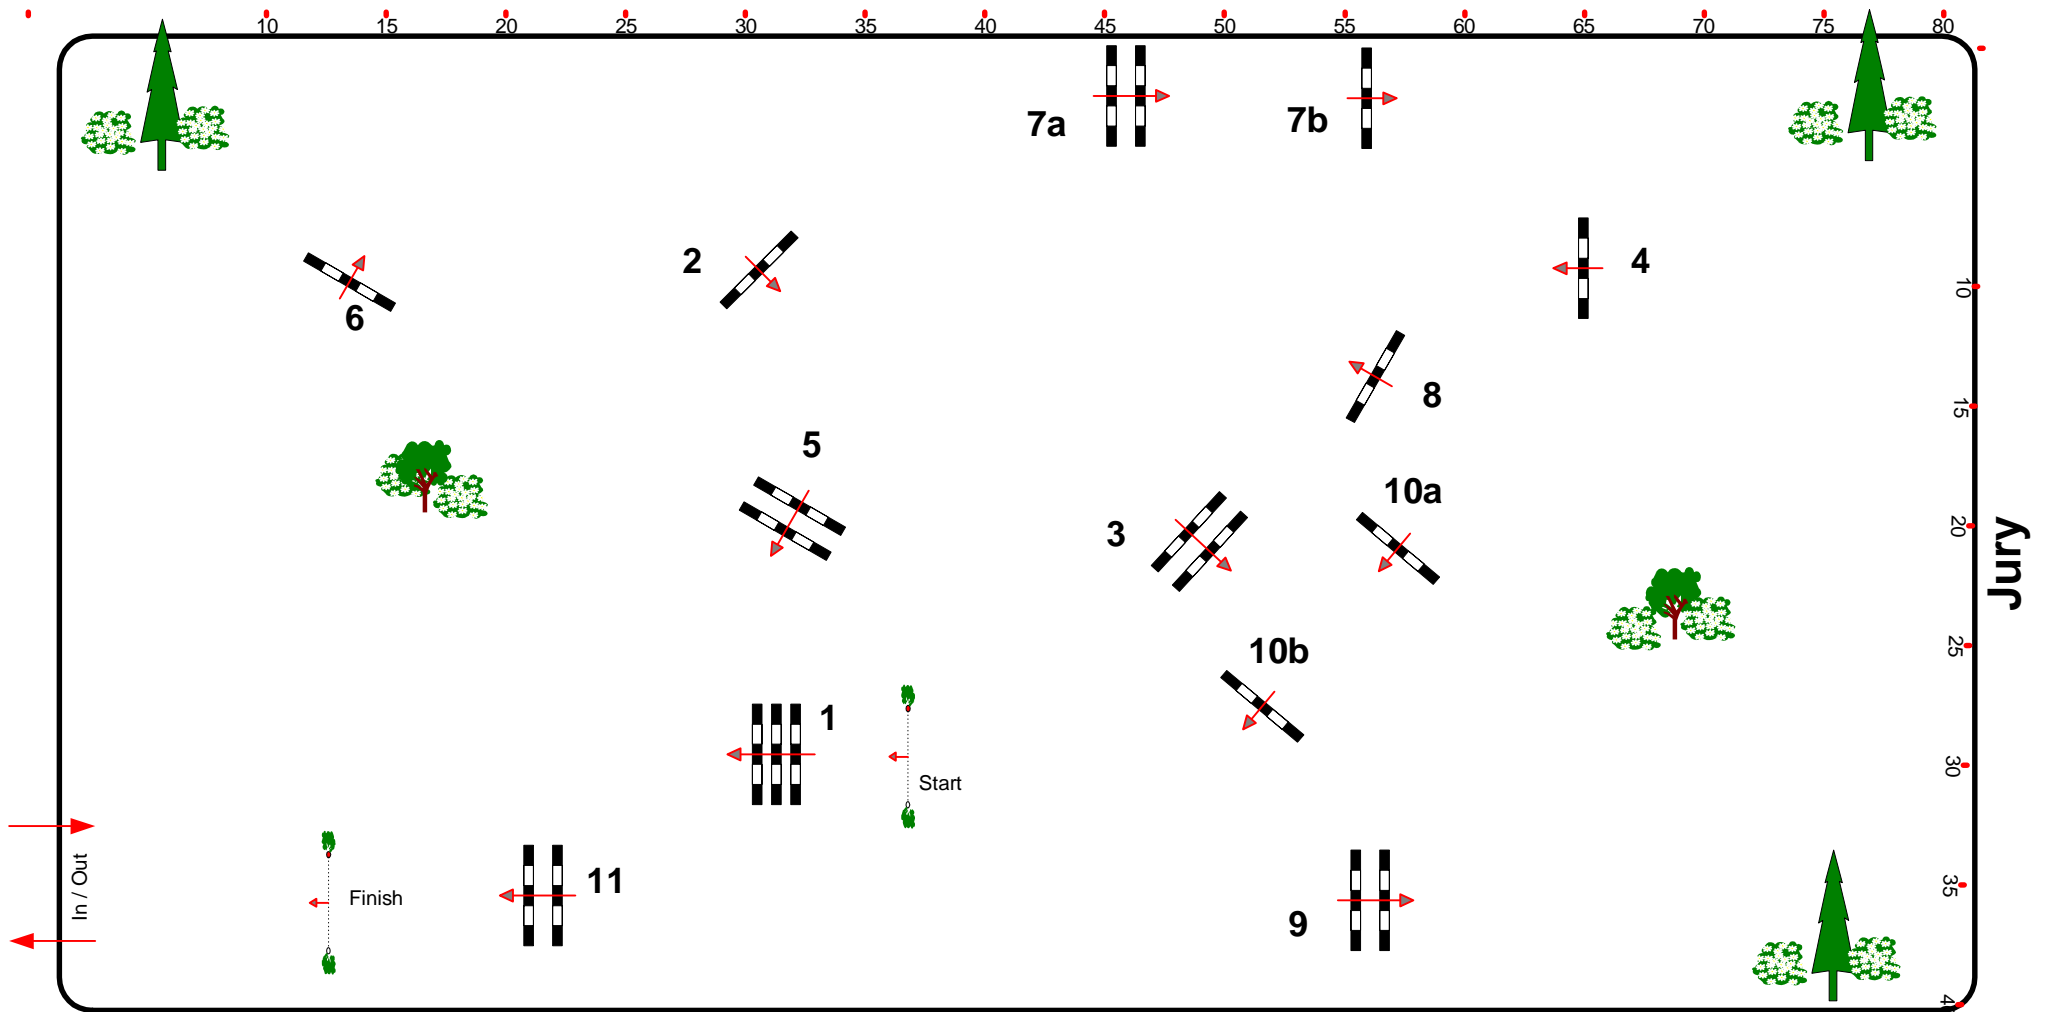

# CSI 2\*/1\*/YH/Am Kreuth 21. - 24.11.2013

Class No.: 13

Amateure

Competition against the clock

Samstag, 23. November 2013

Start: 17:00

Table: A  
National RG:  
FEI RG / Art. 238.2.1  
Height: 1,25 m

Speed: 350 m/min  
Length: 440 m  
Time allowed: 76 sec  
Time limit: 152 sec

Obstacles: 11  
Efforts: 13  
Penalty sec:  
Closed combination:

1st Jump-off:  
Length: 0 m  
Time allowed: 0 sec  
Time limit: 0 sec

Course Designer  
Sailer/Boost/Bühling (GER)