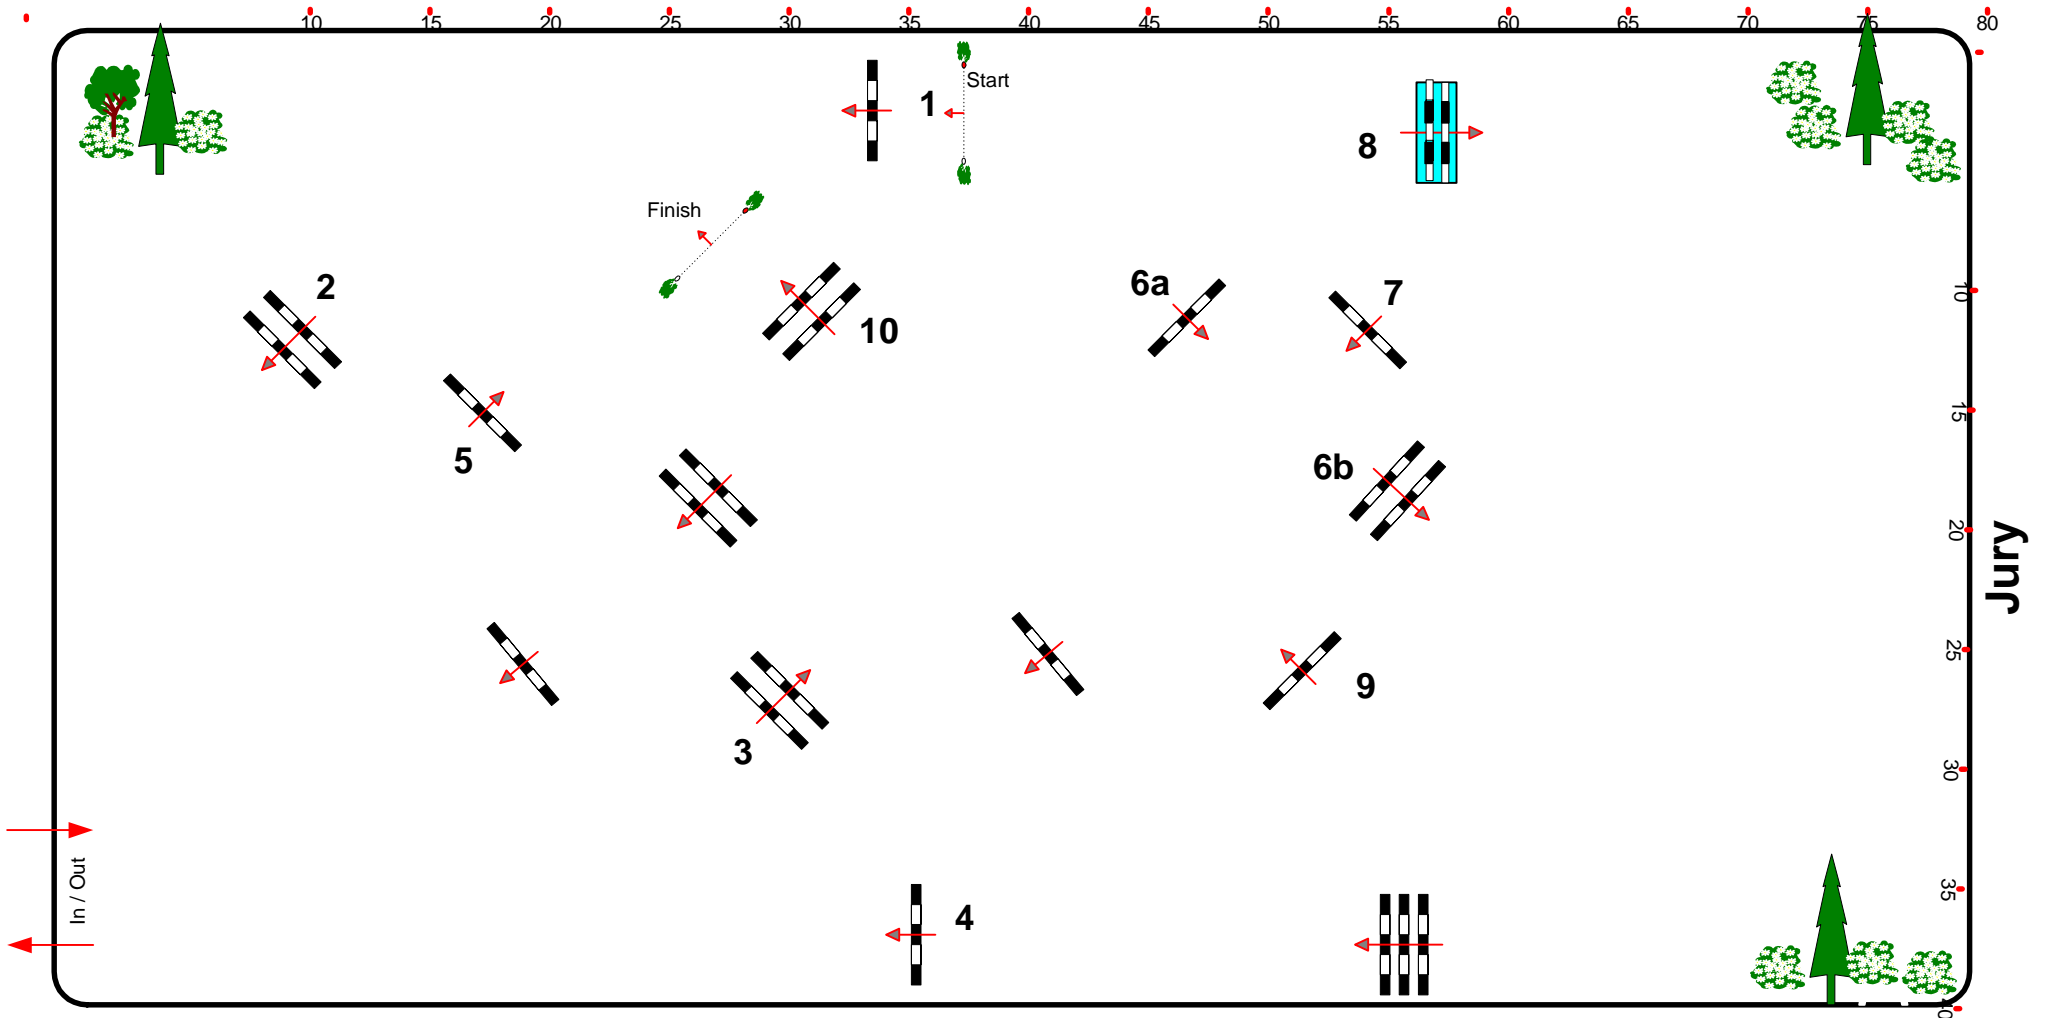

CSI 2*/1*/YH/Am Kreuth 21. - 24.11.2013

Class No.: 10

CSI Amateur

Competition against the clock

Sonntag, 24. November 2013

Start: 8:30

Table: A
National RG:
FEI RG / Art. 238.2.1
Height: 1,15 m

Speed: 350 m/min
Length: 410 m
Time allowed: 71 sec
Time limit: 142 sec

Obstacles: 10
Efforts: 11
Penalty sec:
Closed combination:

1st Jump-off:
Length: 0 m
Time allowed: 0 sec
Time limit: 0 sec

Course Designer
Sailer/Boost/Bühling (GER)