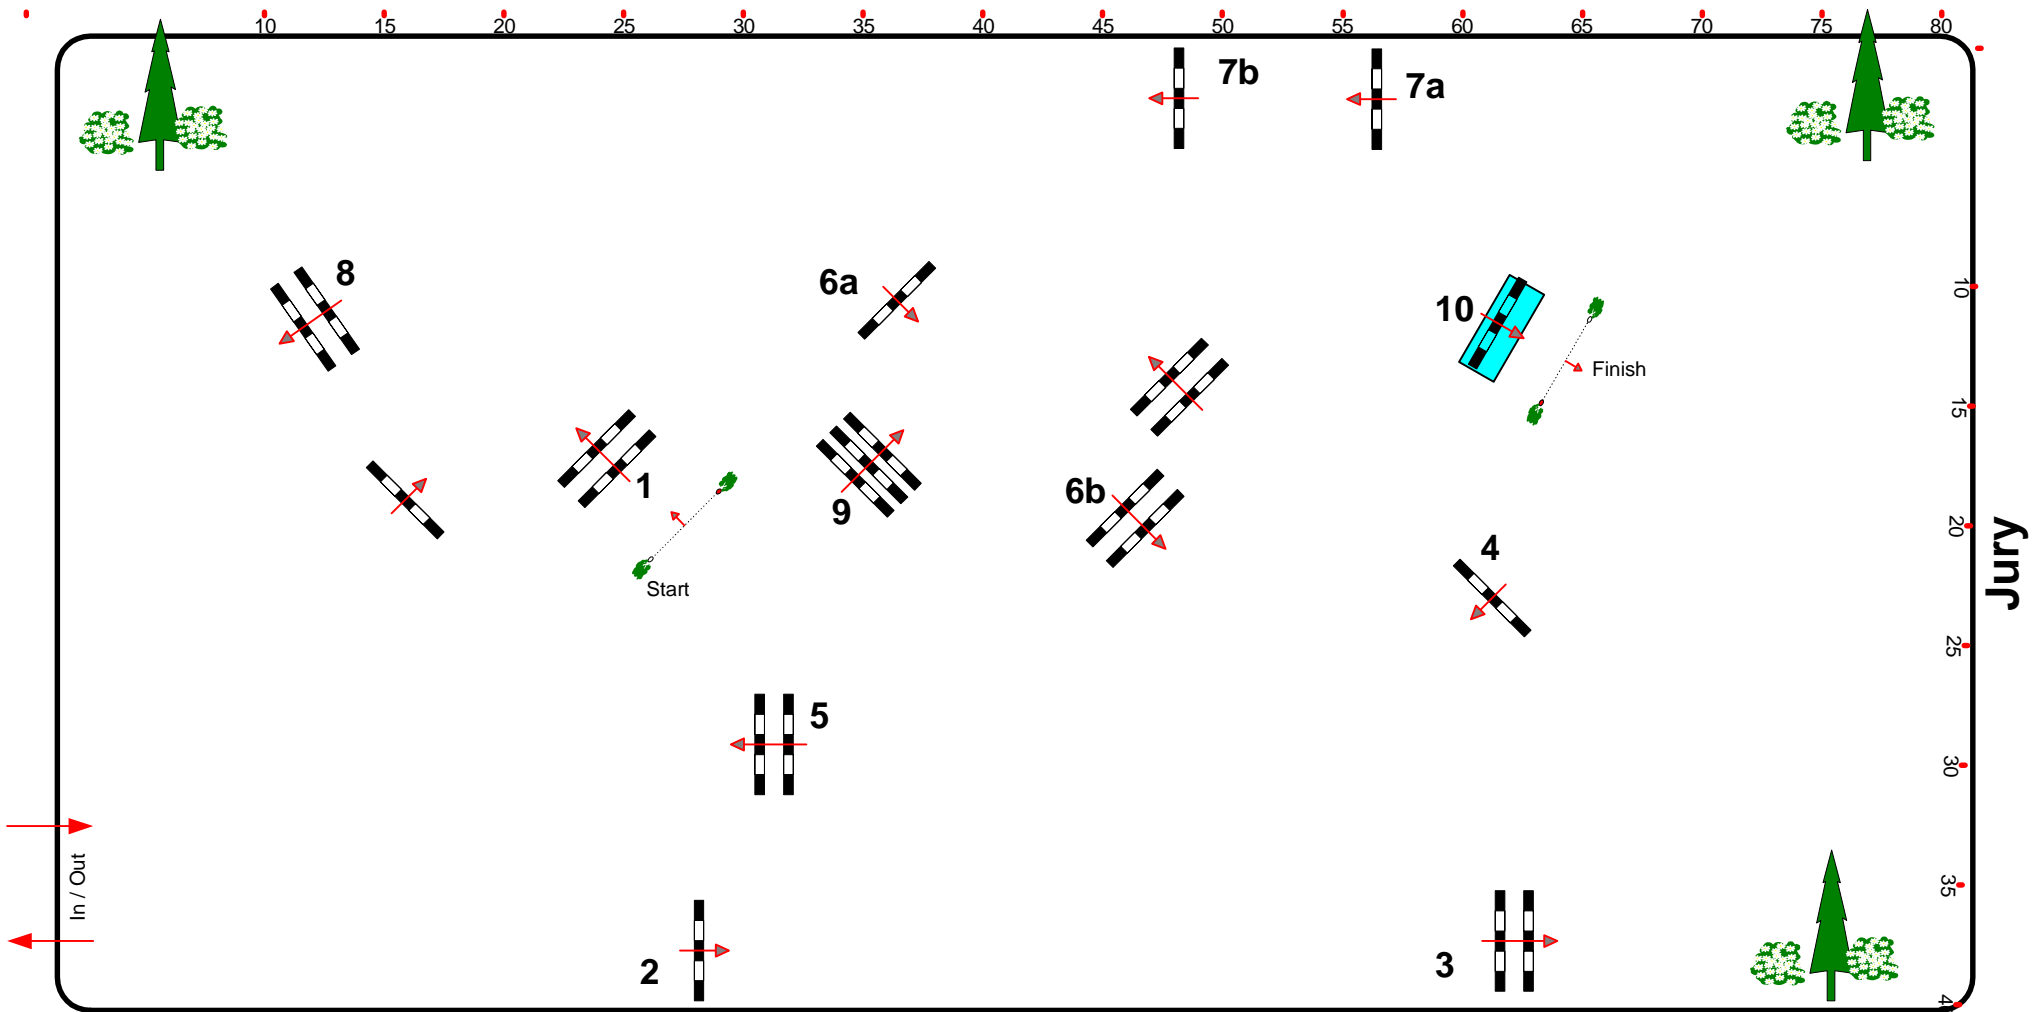

# CSI 2\*/1\*/YH/Am Kreuth 21. - 24.11.2013

Class No.: 9

CSI Amateur

Competition against the clock

Samstag, 23. November 2013

Start: 13:00

Table: A  
National RG:  
FEI RG / Art. 238.2.1  
Height: 1,15 m

Speed: 350 m/min  
Length: 430 m  
Time allowed: 74 sec  
Time limit: 148 sec

Obstacles: 10  
Efforts: 12  
Penalty sec:  
Closed combination:

1st Jump-off:  
Length: 0 m  
Time allowed: 0 sec  
Time limit: 0 sec

Course Designer  
Sailer/Boost/Bühling (GER)