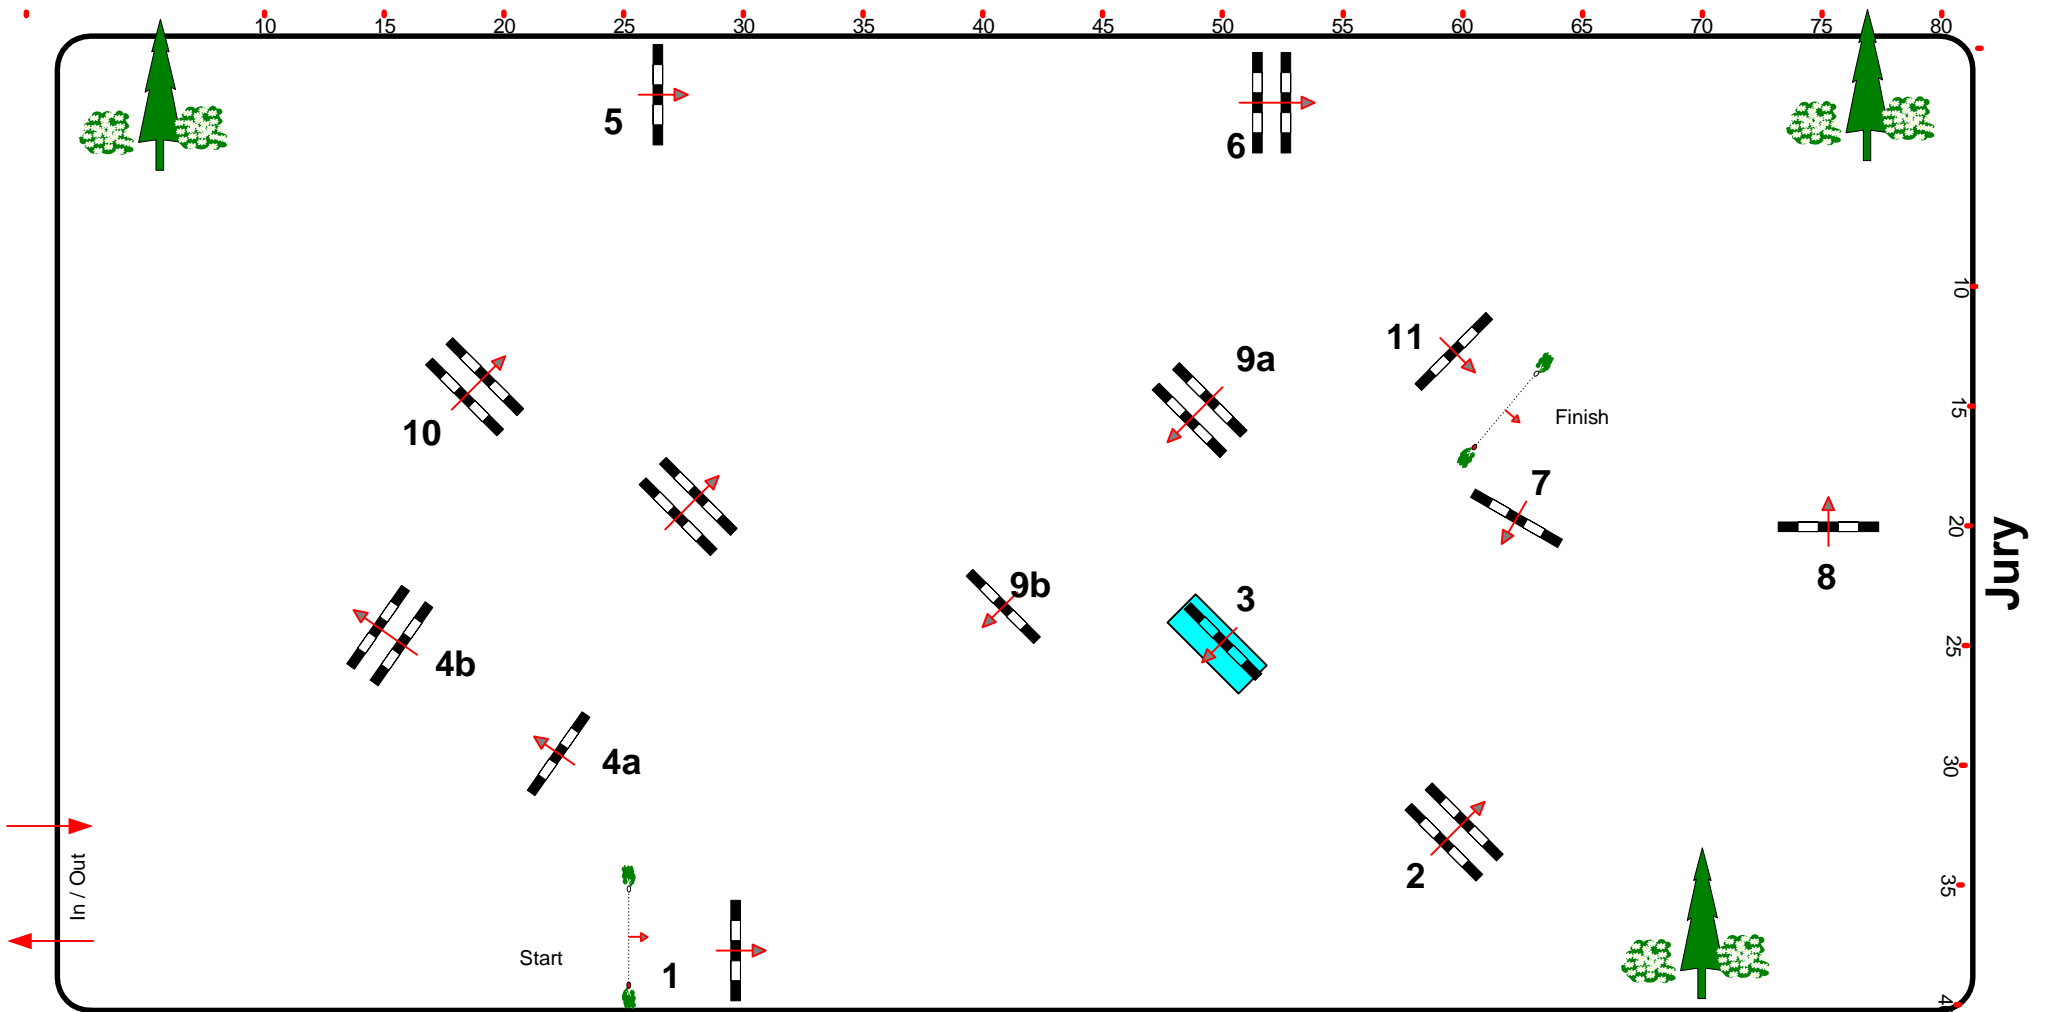

5

CSI 2*/1*/YH/Am Kreuth 21. - 24.11.2013

Class No.: 5

CSI YH 1*

Competition against the clock

Freitag, 22. November 2013

Start: 14:30

Table: A
 National RG:
 FEI RG / Art. 238.2.1
 Height: 1,25 m

Speed: 350 m/min
 Length: 410 m
 Time allowed: 71 sec
 Time limit: 142 sec

Obstacles: 11
 Efforts: 13
 Penalty sec:
 Closed combination:

1st Jump-off:
 Length: 0 m
 Time allowed: 0 sec
 Time limit: 0 sec