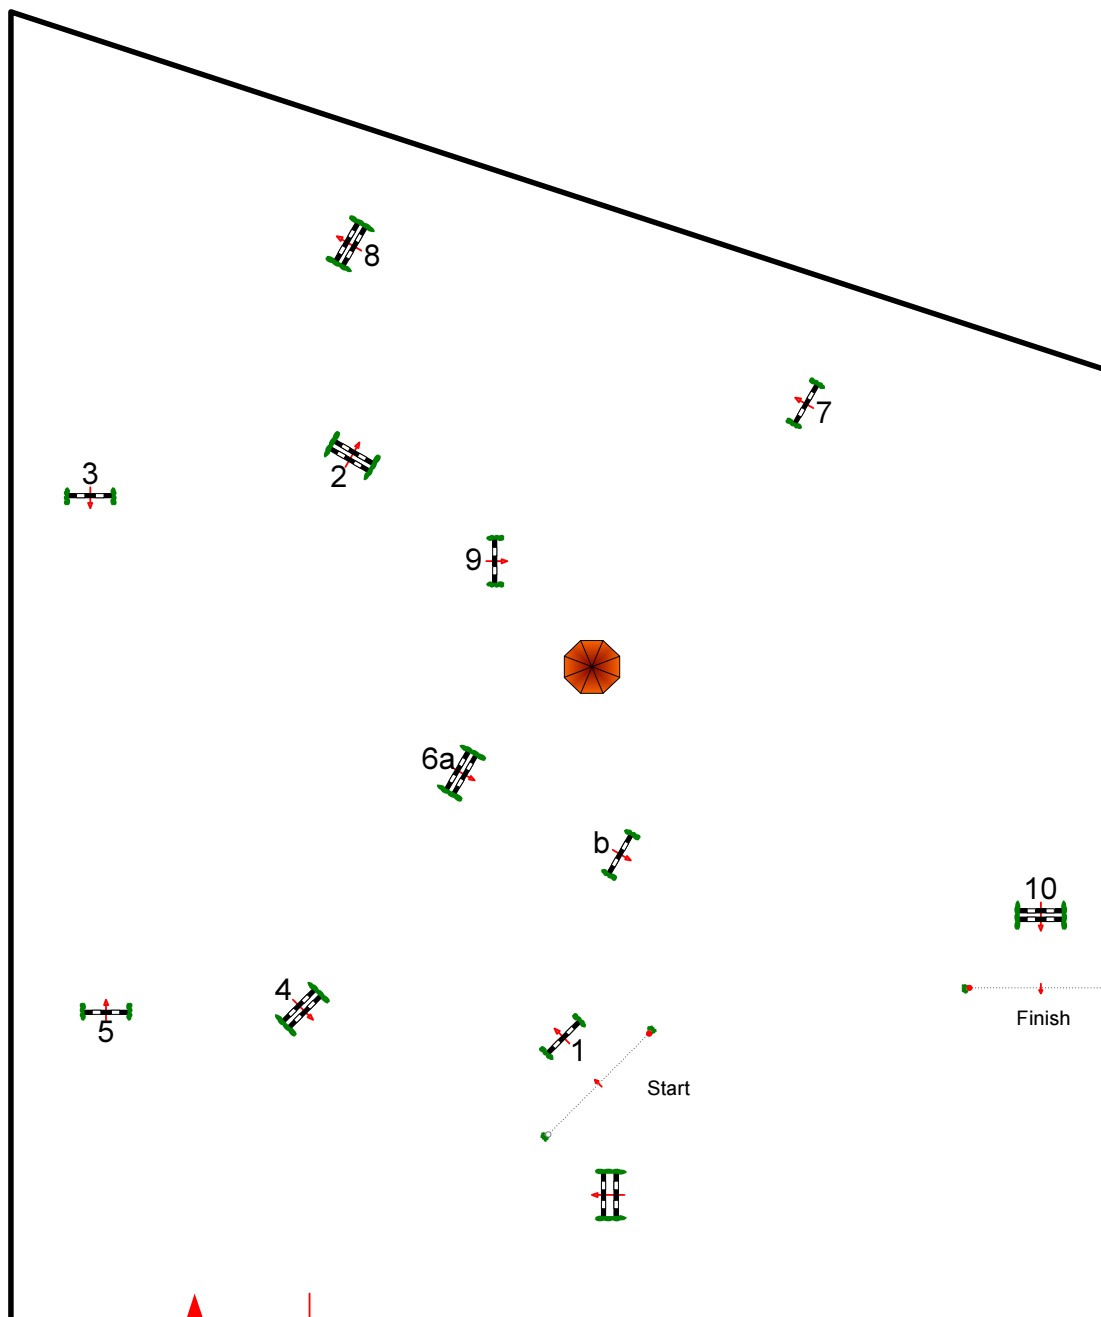

Int.Pöttmes Gut Sedlbrunn

Class No.: 40

National Competition
Donnerstag, 2. Mai 2013

Stilspringprüfung
Start: 16:30

Table: A
National RG:
FEI RG / Art.
Height: 1,15 m

Speed: 350 m/min
Length: 500 m
Time allowed: 86 sec
Time limit: 172 sec

Obstacles: 10
Efforts: 11
Penalty sec:
Closed combination:

1st Jump-off:
Length: 0 m
Time allowed: 0 sec
Time limit: 0 sec

JUN

Course Designer: Marinus Vos Nederland
Anne- Kathrin Günther Germany
Helmut Raatz Germany
Paul Coninx Belgium