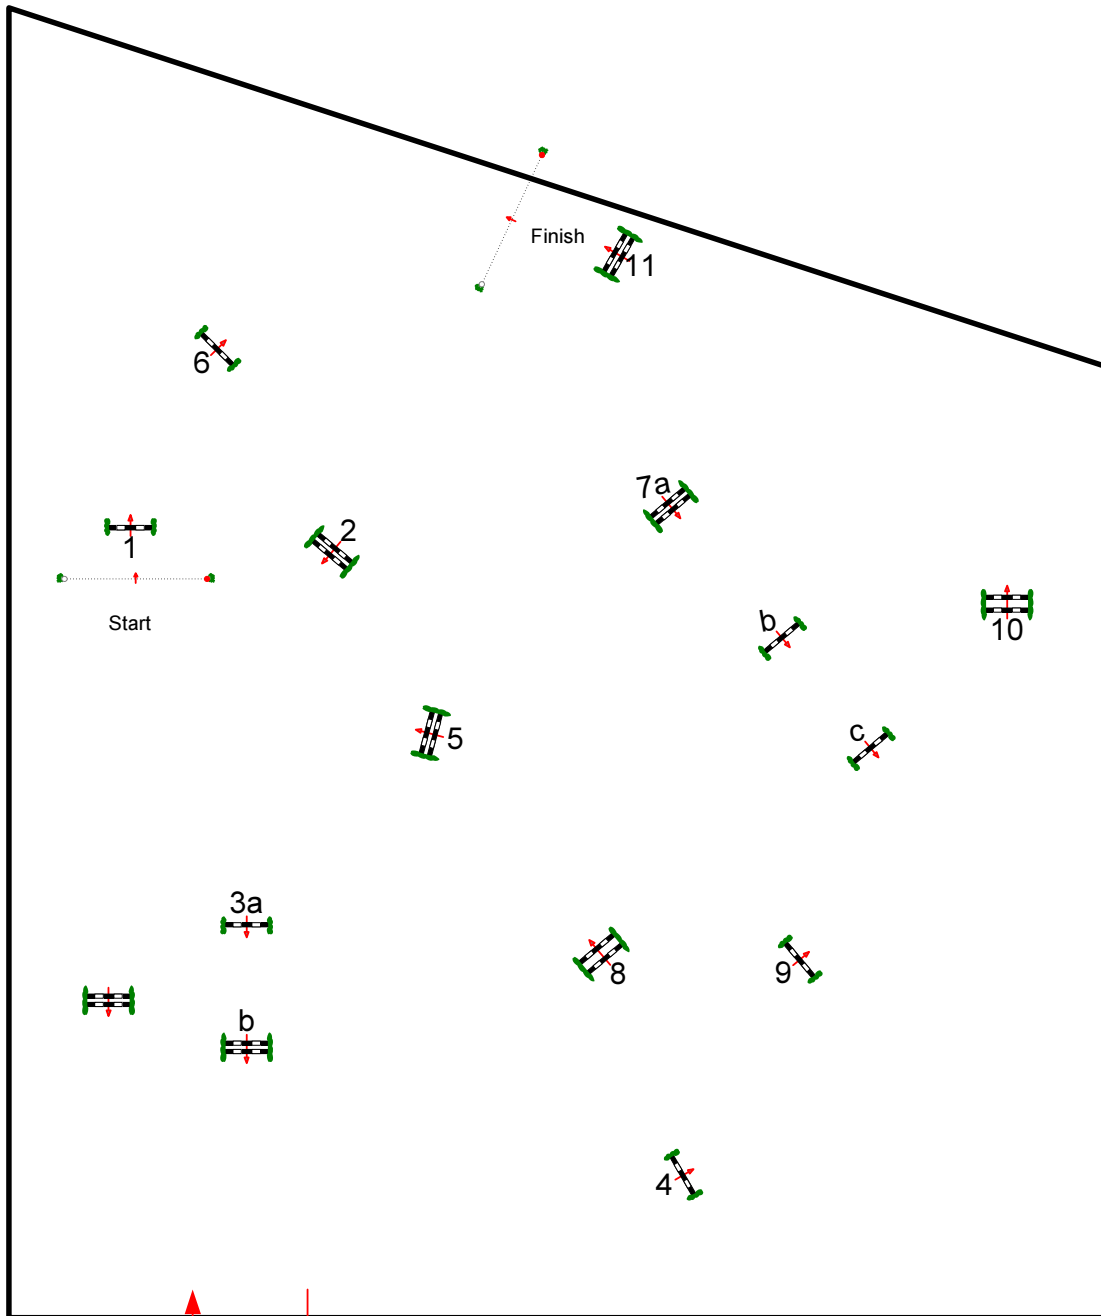

Int.Pöttmes Gut Sedlbrunn

Class No.: 37

Freitag, 3. Mai 2013

Springprüfung KI M**

Start: 16:30

Table: A
National RG:
FEI RG / Art. 501,A.1
Height: 1,35 m

Speed: 350 m/min
Length: 490 m
Time allowed: 84 sec
Time limit: 168 sec

Obstacles: 11
Efforts: 14
Penalty sec:
Closed combination:

1st Jump-off:
Length: 0 m
Time allowed: 0 sec
Time limit: 0 sec

In / Out

JUN

Course Designer: Marinus Vos Nederland
Anne- Kathrin Günther Germany
Helmut Raatz Germany
Paul Coninx Belgium