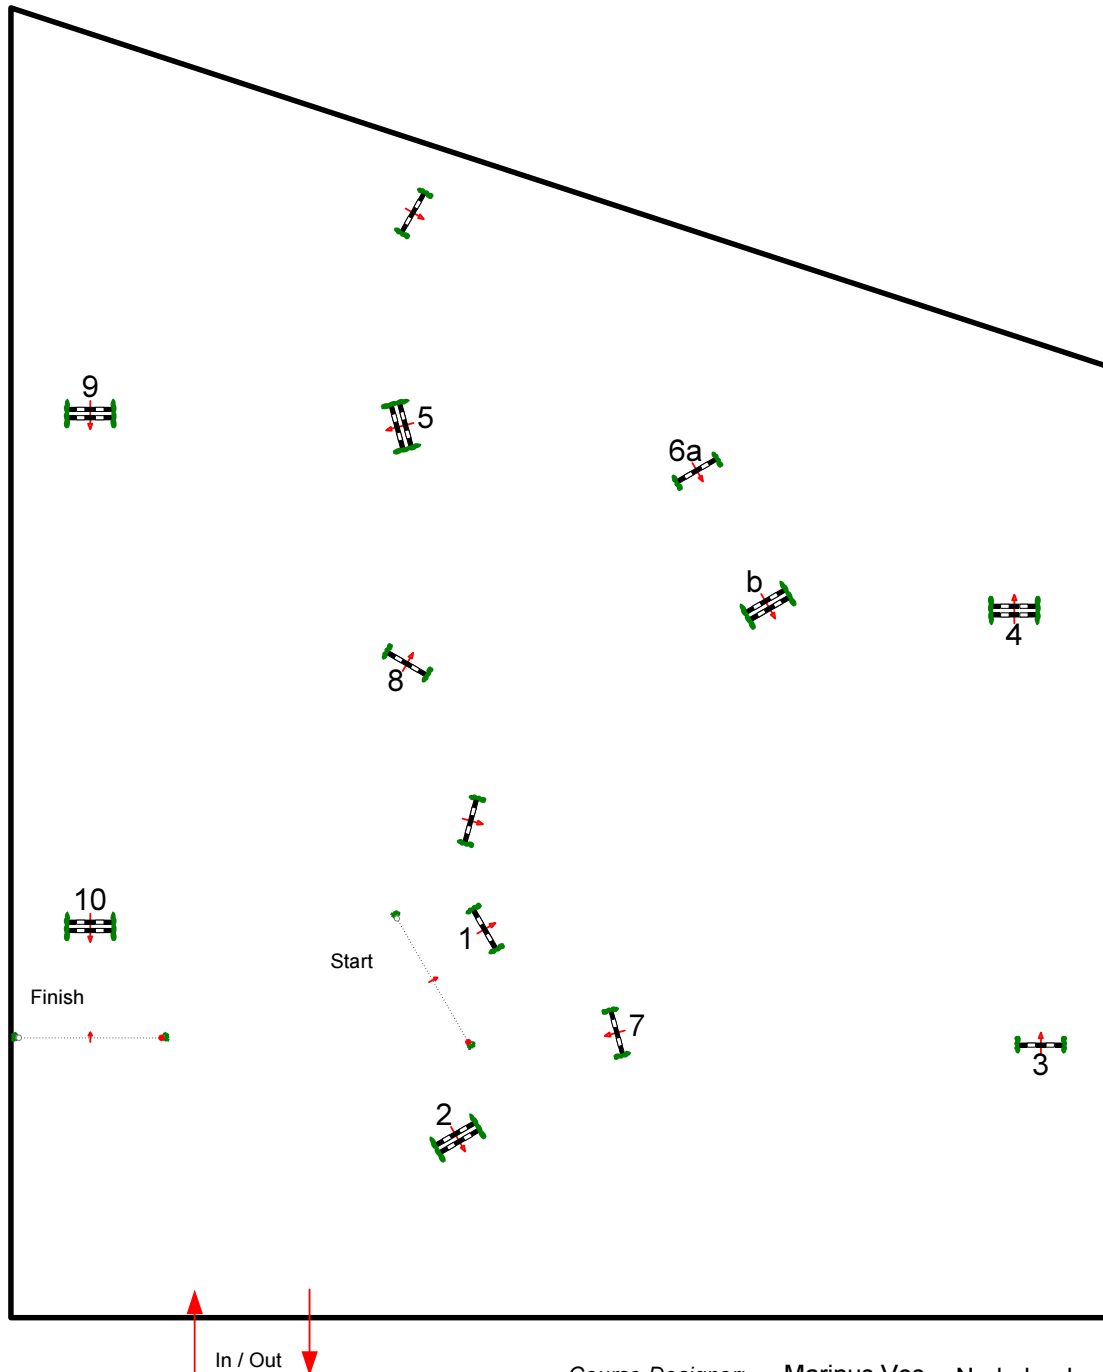

Int.Pöttmes Gut Sedlbrunn

Class No.: 27

National Competition
Freitag, 3. Mai 2013

Stilspring prüfung KL A**
Start: 14:00

Table: A
National RG:
FEI RG / Art.
Height: 1,05 m

Speed: 350 m/min
Length: 460 m
Time allowed: 79 sec
Time limit: 158 sec

Obstacles: 10
Efforts: 11
Penalty sec:
Closed combination:

1st Jump-off:
Length: 0 m
Time allowed: 0 sec
Time limit: 0 sec

JUN

Course Designer: Marinus Vos Nederland
Anne-Kathrin Günther Germany
Helmut Raatz Germany
Paul Coninx Belgium