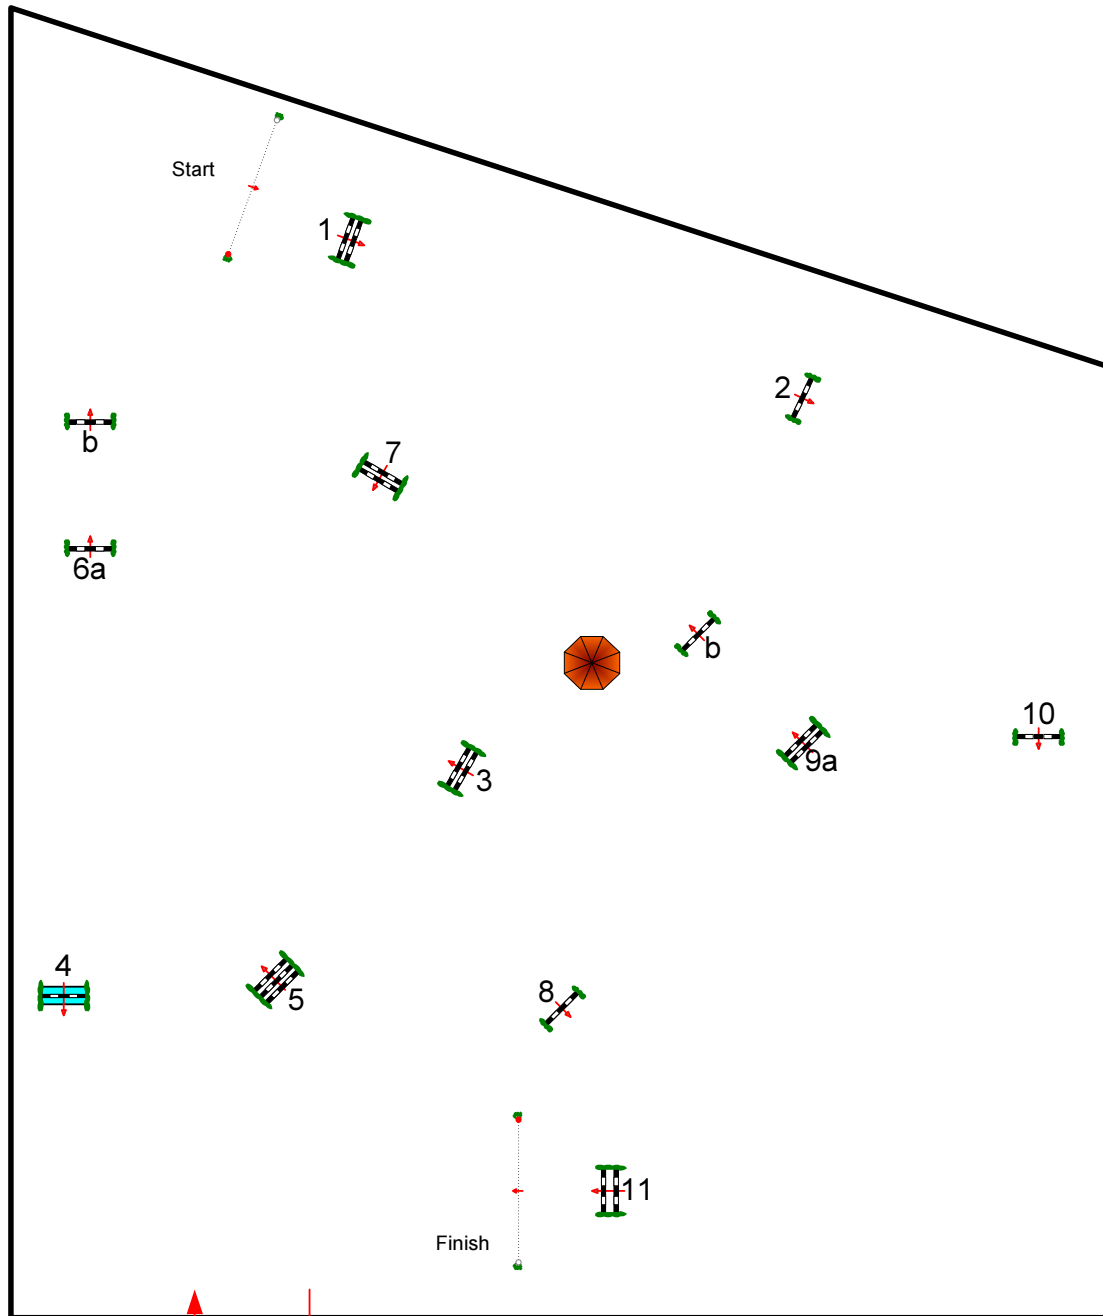

Int.Pöttmes Gut Sedlbrunn

Class No.: 25

National Competition
Donnerstag, 2. Mai 2013

Spring pferde prüfung M*
Start: 16:00

Table: A
National RG:
FEI RG / Art. 238.2.1
Height: 1,25 m

Speed: 350 m/min
Length: 500 m
Time allowed: 86 sec
Time limit: 172 sec

Obstacles: 11
Efforts: 13
Penalty sec:
Closed combination:

1st Jump-off:
Length: 0 m
Time allowed: 0 sec
Time limit: 0 sec

In / Out

JULY

Course Designer: Marinus Vos Nederland
Anne- Kathrin Günther Germany
Helmut Raatz Germany
Paul Coninx Belgium