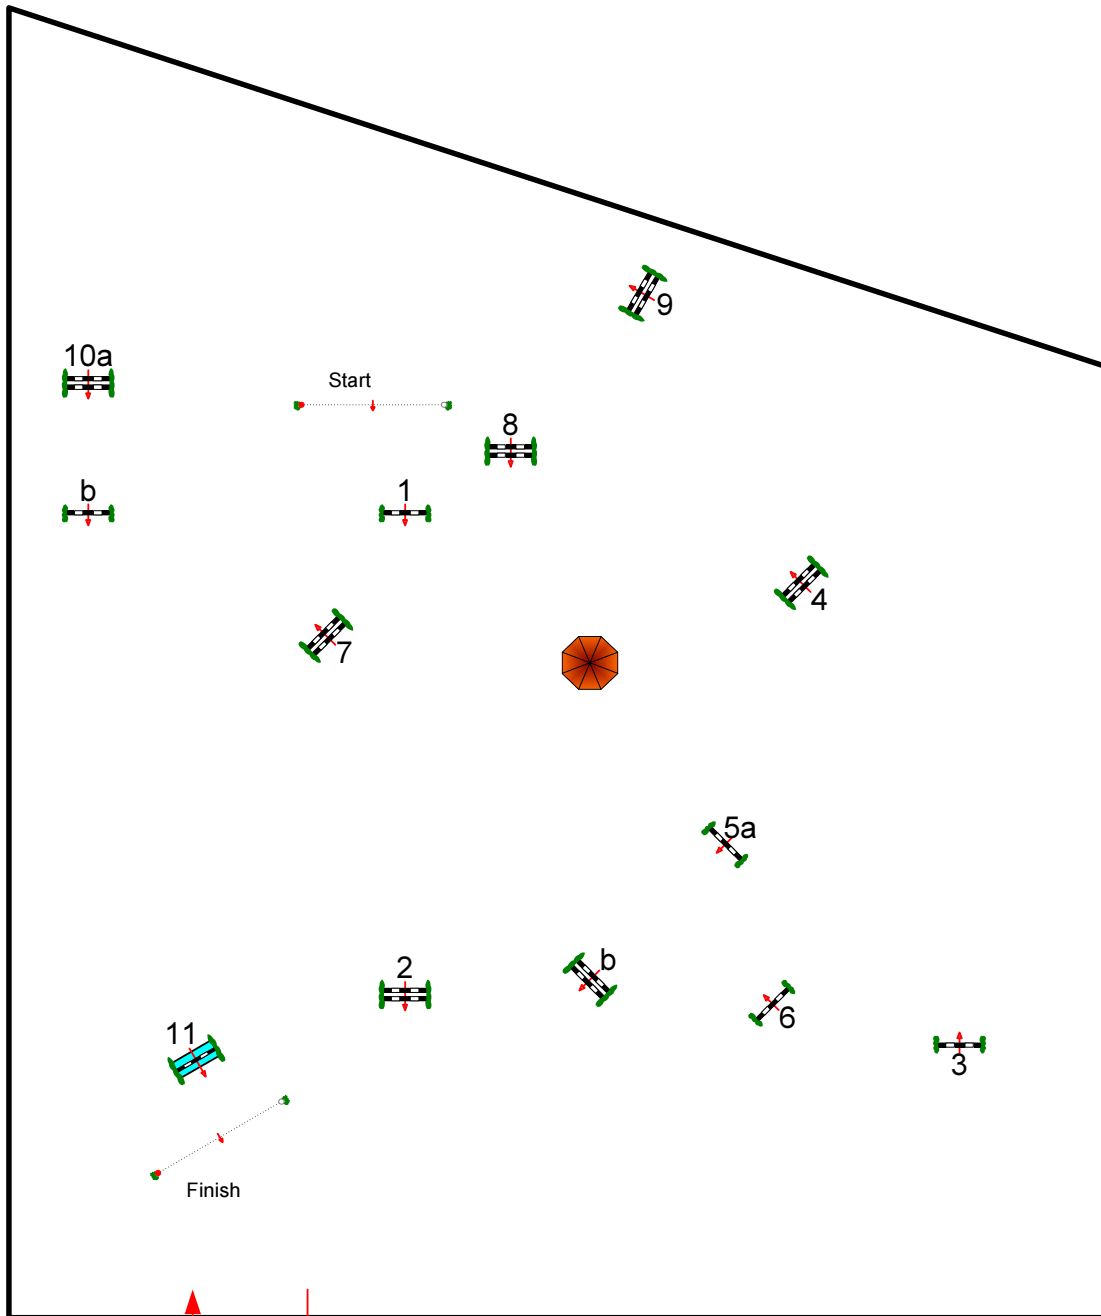

# Int.Pöttmes Gut Sedlbrunn

Class No.: 1 International Competition  
Donnerstag, 2. Mai 2013  
12:00

Start:

Table: A	Speed: 350 m/min	Obstacles: 11	1st Jump-off:
National RG:	Length: 440 m	Efforts: 13	Length: 0 m
FEI RG / Art. 238.2.1	Time allowed: 76 sec	Penalty sec:	Time allowed: 0 sec
Height: 1,10 m	Time limit: 152 sec	Closed combination:	Time limit: 0 sec